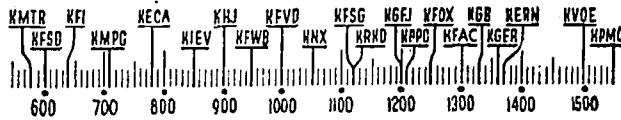

YOUR RADIO Today

[The information contained in the following schedule of radio programs is furnished by the stations broadcasting the programs, and The Times should not be considered responsible for errors in announcements due, to failure of stations to advise of daily changes.—Ed.]

Before 8 a.m.

KMTR—Calif. Theater. 6.
KFI—Melody. 7: News. 7:15; Music. Clock. 7:30; Sam Hayes. 7:45.
KMPC—Roll Out. 6: Early Girls. 7.
KECA—Musical Clock. 6:30; News. 7:30; Orch. 7:45.
KHJ—Rise. Shine. 6.
KFWB—Stu Wilson. 6; Sunrise Express. 7.
KFVD—Spanish. 6; World on Air. 7; Jubilee. 7:15.
KXN—Sunrise Salute. 6; News. 7:30; Talk. 7:45.
KRRD—Early Riser. 6; News. 6:30.
KGFJ—Concert. 6; News. Stocks. 7; Sports. 7:30.
KFOX—El Despertador. 5; News. 7:30; Bulletin. 7:45.
KFAC—Serenade. 6; Pastor Reynolds. 7; Music. 7:30.
KGER—Farm. 6:05; Bugle Boy. 6:30; Aubrey Lee. 7:15.
KVOE—Yawn Patrol. 7; News. 7:45.

8 to 9 a.m.

KMTR—Theater. 8; Music. 8:45.
KFI—Life Begins Today. 8; Ensemble. 8:15; Johnny Murray. 8:30; News. 8:45.
KMPC—Unity Word. 8:30.
KECA—Finalist. 8; "O Mr. Dinwiddie." 8:15; Church. 8:30; Organ. 8:45.
KHJ—Victor Lindlahr. 8; News. 8:30; Mirandy. 8:45.
KFWB—Bkfst. Club. 8; 1 hr.
KFVD—Medical. 8:45.
KXN—Nancy Dixon. 8; News. Political. 8:15; "Mr. Hamp Goes to Town." 8:30; "Mr. Children." 8:45.
KRRD—Music. 8; Employment. 8:30.
KGFJ—News. Stocks. 8; Swing It. 8:15; Hits. 8:30.
KFOX—Talk. 8; Health. 8:15; Talk. 8:30; Kitty Keene. 8:45.
KFAC—News. House. McGregor. 8:30; Rhythmic Rags. 8:45.
KGER—"Soul Patrol." 8; Mizpah. 8:15; Rev. Bennington. 8:45.
KVOE—Breakfast Club. 8; Buckeye. 4; 8:15; "Keep Fit." 8:30; "Typical Children." 8:45.

9 to 10 a.m.

KMTR—Religious. 9; Monitor News. 8:15; Music. 9:30; Medical. 9:45.
KFI—Carters. Elm St. 9; O'Neills. 9:15; Bridge Club. 9:30.
KMPC—News. 9; Music. 9:15.
KECA—Kiddoosers. 9:15; Farm. Home. 9:30.
KHJ—Cowboy Band. 9; Sons Pioneers. 9:15; Patty Jean. 9:30; Trio. 9:45.
KFWB—Bkfst. Club. 9; Interlude.
KFVD—Music. 9; News. 9:15; Medical. 9:30; Music. 9:45.
KXN—Kate Smith. 9; When Girl Marries. 9:15; Romance Helen Trent. 9:30; Cal Sunday. 9:45.
KRRD—Records. 9; Govt. Weather. 9:30; Music. 9:45.
KGFJ—News. Stocks. 9; Orch. 9:15; "Pauline's Perils." 9:45.
KFOX—John Brown. 9; Word to Wives. 9:30; Music. 9:45.
KFAC—Morning Inspirations. 9; Medical. 9:15; Women in News. 9:30; Music. 9:45.
KGER—News. 9; Almanac. 9:15; Swing. 9:45.
KVOE—Orech. 9; Sons Pioneers. 9:15; News. 9:30; Trio. 9:45.

10 to 11 a.m.