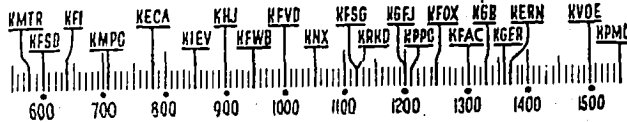

YOUR RADIO Today

The information contained in the following schedule of radio programs is furnished by the stations broadcasting the programs, and The Times should not be considered responsible for errors in announcements due to failure of stations to advise of daily changes.—Ed.]

Before 8 a.m.

KMTR—Calif. Theater, 6.
KFI—Melody, 7: News, 7:15; Music Clock, 7:30; Sam Hayes, 7:45.
KHL—Volney James, 6: Early Girls, 7.
KECA—Music Clock, 6:30; Ensemble, 7: News, 7:30; "Life Begins Today," 7:45.
KHL—Rise & Shine, 6: News, 7:45.
KFWB—Stu. Wilson, 6: Sunrise Express, 7.
KFVD—Spanish, 6; Jubilee, 7:15.
KFX—Sunrise Salute, 6: News, 7:30; Talk, 7:45.
KHRD—Doug Douglas, 6: Music, 6:15; News, 6:30; Doug Douglas, 6:45; News, 7:45.
KGFJ—Concert, 6: News, Stocks, 7: Sports, 7:30.
KFOX—El Despertador, 5: News, 7:30; Bulletin, 7:45.
KFAC—Serenade, 6: Pastor Reynolds, 7: Music, 7:30.
KGER—Farm, 6:05; Bugle Boys, 6:30; News, 7; Aubrey Lee, 7:15.
KVOE—Yawn Patrol, 7: News, 7:45.

8 to 9 a.m.

KMTI—Theater, 8: Music, 8:45.
KFI—Fed. Housing, 8; Ensemble, 8:15; Johnny Murray, 8:30; News, 8:45.
KMPC—News, 8; Hi Lites, 8:15; Unity Word, 8:30.
KECA—Financial, 8: "O. Mr. Dinwid- dy," 8:15; Church 3/4 hr., 8:30; Organ, 8:45.
KHL—Victor Lindlahr, 8: News, 8:30; Mirandy, 8:45.
KFWB—Church, 8: Voice Friendship, 8:30.
KFWB—Jubilee (cont.) Dr. Reynolds, 8:45.
KNX—Nancy Dixon, 8: News, 8:15; "Mr. Hamp Goes to Town," 8:30; "My Children," 8:45.
KHRD—Music, 8; Employment, 8:30.
KGFJ—News, Stocks, 8: Music, 8:15; Revue, 8:30.
KFOX—Talk, 8; Health, 8:15; Talk, 8:30; Kitty Keene, 8:45.
KFAC—News, 8; House McGregor, 8:30; Music, 8:45.
KGER—"Soul Patrol," 8; Rufus, 8:05; Mizpah, 8:15; Rev. Bennington, 8:45.
KVOE—Sallies, 8; Keep Fit, 8:30; Garden, 8:45.

9 to 10 a.m.

KMTR—Religious, 9; Monitor News, 9:15; Music, 9:30.
KFI—Carters, Elm St., 9; O'Neills, 9:15; Bridge, 9:30.
KMPC—News, 9; Organ, 9:45.
KECA—Meet Artists, 9; Trio, 9:15; Farm, Home, 9:45.
KHL—Carolyn Price, 9; Sons Pioneers, 9:15; Patty Jean, 9:30; Trio, 9:45.
KFWB—Music, 9; 1 hr.
KFVD—Music, 9; News, 9:15; Medical, 9:30; Parade, 9:45.
KNX—Kate Smith, 9; When Girl Marries, 9:15; Romance Helen Trent, 9:30; Gal Sunday, 9:45.
KHRD—Records, 9; U.S. Weather, 9:30; Music, 9:35.
KGFJ—News, Stocks, 9; Marimba, 9:15; King's Orch., 9:30; Jonathan L. Mere, 9:45.
KFOX—John Brown, 9; Word to Wives, 9:30; Dance, 9:45.
KFAC—Meditations, 9; Medical, 9:15; Women in News, 9:30; Music, 9:45.
KGER—News, 9; Church, 9:15; Music, 9:45.
KVOE—Carolyn Price, 9; Sons Pio- ners, 9:15; Monitor News, 9:30; Trio, 9:45.

10 to 11 a.m.