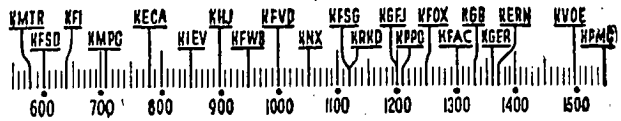

YOUR RADIO Today

The information contained in the following schedule of radio programs is furnished by the stations broadcasting the programs, and The Times should not be considered responsible for errors in announcements due to failure of stations to advise of daily changes.—Ed.]

CHURCH SERVICES
KMTR—Nat. Message, 8:30 a.m.; Bob Shuler, 8:45 a.m.; St. Brendan Church, 12 noon; Floyd Johnson, 2:30.
KFI—Church Quarter Hour, 8 a.m.
KMPG—Swedish Tabernacle, 8:30 a.m.; First M.E. Church, 11 a.m.; H.M.S. Richards, 6 p.m.
KECA—Church, 8 a.m.; Catholic Hour, 3 p.m.
KHJ—Lutheran Hour, 1:30 p.m.; Revival Hour, 5 p.m.
KFWB—Church, 8 a.m.; Rescue Mission, 8:30 a.m.; Church, 8 p.m.
KFVB—Spanish, 6 a.m.; Rev. Salas, 8 a.m.; Church of Christ, 8:30 a.m.
KNX—West Coast Church, 8; Salt Lake Tabernacle, 9:30 a.m.; Christian Science, 10 a.m.
KFSG—Almea McPherson, 10:30 a.m.; Speaker, 3 p.m.; Evangelistic Service, 7 p.m.; Voice First Nighters, 9:30.
KRRD—Bible School, 7:15 a.m.
KPPC—Presbyterian Church, 9 a.m.; Dr. Woellner, 9:30 a.m.; Episcopal Church, 7 p.m.
KFOJ—Visitor, 10:15 a.m.; St. Luke Church, 11 a.m.; Fireside Church, 8:30 p.m.
KGEJ—Evangelical Church, 2:15 p.m.; Temple Baptist Church, 5:30 p.m.
KFAC—Hollywood Country Church, 8 a.m.; Sunday School, 8:45 a.m.; Presbyterian Church, 11:30; Church, 8 p.m.
KGER—Bible School, 7:15 a.m.; Baptist Church, 7:45 a.m.; Bible Class, 9:45 a.m.; Rev. Fuller, 11:05 a.m.; Japanese Church, 8:30 p.m.

Before 9 a.m.
KMTR—Call. Theater, 6; Music, 8; Nat. Message, 8:30; Bob Shuler, 8:45.
KFI—Melody, 8; Julio Martinez, 8:30; Doctor Casselberry, 8:45.
KMPG—Symphony, 7; John Brown, 8; Tabernacle, 8:30.
KECA—News, 8; Neighbor Nell, 8:15; Church, 8:30; Books, 8:45.
KHJ—Comics, 8; Voice Prophecy, 8:30; Canary Chorus, 8:45.
KFWB—Country Church, 8; Rescue Mission, 8:30.
KFVB—Spanish Church, 6; Rev. Salas, 8; Church of Christ, 8:30.
KNX—Classics, 7; Christian Science Children's, 7:45; Church, 8; Major Bowes, 8:30.
KRRD—Music, 7; Bible School, 7:15; News, 7:45; Rev. Squires, 8.
KFOJ—El Despertador, 5; Music, 7:30; Community Prog., 7:45; U. Andrew, 8; Music, 8:30.
KFAC—Times Comics, 7:30; Music, 8.
KGER—Missionary, 7:05; Bible School, 7:15; Sabbath Echoes, 8:30; Kingdom Church, 8:45.
KVOE—Reviewing Stand, 8:15; Choir, 8:30; Canary Chorus, 8:45.
KIKV—Italian-American Hr., 9.

9 to 10 a.m.
KMTR—Call. Theater, 9.
KFI—Logan Musical, 9; "On Your Job," 9:30.
KMPG—Music, 9; Organ, 9:30.
KECA—Music Hall, 9, 1 hr.
KHJ—E. Gardner, 9; American Wildlife, 9:30; Parade Food, 9:45.
KFWB—Musical, 9.
KFVB—Tabernacle, 9; Songs, 9:30; Choir, 9:45.
KNX—Salt Lake Tabernacle, 9:30.
KRRD—Music, 9, 1 hr.