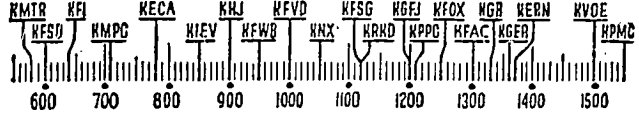

YOUR Radio TODAY

[The information contained in the following schedule is furnished by the stations broadcasting the programs.]

Before 8 a.m.

KMTR—Calif. Theater, 6.
 KFI—Gotta Get Up, 7:30; News, 7:15; Singing Salesman, 7:30; News, 7:45.
 KMPC—Volney James, 6; Early Girls, 7.
 KECA—Musical Clock, 6:30; News, 7:30; "Child Grows Up," 7:45.
 KHJ—Rise & Shine, 6.
 KFVB—Stu. Wilson, 6.
 KFVD—Spanish, 6; Jubilee, 7:15.
 KRX—Sunrise Salute, 6:15; News, 7:30; Talk, 7:15.
 KRKD—Doug Douglas, 6; Doug Douglas, 6:45; News, 7:45.
 KFOX—El Despertador, 5; News, 7:30; Bulletin, 7:45.
 KFAC—Symphonies, 6; Pastor Reynolds, 7; Opportunity Talk, 7:45.
 KGER—Farm, 6:05; Maurice Johnson, 6:30; Aubrey Lee, 6:45.
 KVOE—Yawn Patrol, 7; News, 7:45.