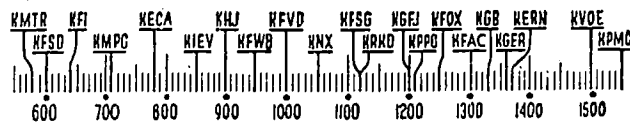

YOUR RADIO Today

[The information contained in the following schedule of radio programs is furnished by the stations broadcasting the programs, and The Times should not be considered responsible for errors in announcements due to failure of stations to advise of daily changes.—Ed.]

Before 8 a.m.

KMTN—Call Theater, 6 to 9.
KFI—Gotta Get Up, 7; News, 7:15; Music Clock, 7:30; Sam Hayes, 7:45.
KMPC—Volney James, 6; Early Girls, 7; Music Clock, 6:30; Ensemble, 7; News, 7:30; "Life Begins Today," 7:45.
KHL—Rise & Shine, 6; News, 7:45.
KFWB—Stu Wilson, 6 to 8.
KFV—Spanish, 6; Jubilee, 7:15.
KXX—Sunrise Salute, 6; News, 7:30; Talk, 7:45.
KRKD—Doug Douglas, 6; Music, 6:15; News, 6:30; Doug Douglas, 6:45; News, 7:45.
KGFJ—Concert, 6; News, Stocks, 7; Sports, 7:30.
KFOX—El Despertador, 5; News, 7:30; Bulletin, 7:45.
KFAC—Symphonies, 6; Pastor Reynolds, 7; Music, 7:30; Opportunity Talk, 7:45.
KGER—Farm, 6:05; Bugle Boys, 6:30; News, 7; Audrey Lee, 7:15.
KVOE—Yawn Patrol, 7; News, 7:45.

8 to 9 a.m.

KMTN—Theater, 8; Music, 8:30.
KFI—Fed. Housing, 8; Ensemble, 8:15; Johnny Murray, 8:30; News, 8:45.
KMPC—News, 8; Hi Lites, 8:15; Unity Word, 8:30.
KECA—Financial, 8; "O, Mr. Dinwiddie," 8:15; Church 1/4 hr., 8:30; Or. 8:30, 8:45.
KHL—Victor Lhudhfar, 8; News, 8:30; Miranda, 8:45.
KFWB—Church, 8; Voice Friendship, 8:30.
KFV—Jubilee (cont.) Dr. Reynolds, 8:45.
KXX—Nancy Dixon, 8; News, 8:15; "Mr. Haney Goes to Town," 8:30; "My Children," 8:45.
KRKD—Music, 8; Employment, 8:30.
KGFJ—News, Stocks, 8; Music, 8:15; Revue, 8:30.
KFOX—Talk, 8; Health, 8:15; Talk, 8:30; Kitty Keene, 8:45.
KFAC—News, 8; House McGregor, 8:30; Music, 8:45.
KGER—"Soul Patrol," 8; Rufus, 8:05; Mizpah, 8:15; Rev. Beaulington, 8:45.
KVOE—Salles, 8; Keep Fit, 8:30; Garden, 8:45.

9 to 10 a.m.

KMTN—Religious, 9; Monitor News, 9:15; Music, 9:30.
KFI—Carters Elm St., 9; O'Neills, 9:15; Bridge, 9:30.
KMPC—News, 9; Organ, 9:45.
KECA—Meet Artists, 9; Southernaires, 9:15; Farm, Home, 9:45.
KHL—Carolyn Price, 9; Sons Pioneers, 9:15; Patty Jean, 9:30; Trio, 9:45.
KFWB—Music, 9; Women's Club, 9:15; News, 9:30; Parade, 9:45.
KXX—Kate Smith, 9; When Girl Marries, 9:15; Romance Helen Trent, 9:30; Gal Sunday, 9:45.
KRKD—Records, 9; U.S. Weather, 9:30; Music, 9:45.
KGFJ—News, Stocks, 9; Marimba, 9:15; Klug's Orch., 9:30; Jonathan Le Mere, 9:45.
KFOX—John Brown, 9; Word to Wives, 9:30; Dance, 9:45.
KFAC—Meditations, 9; Medical, 9:15; Women in News, 9:30; Political, 9:45.
KGER—News, 9; Church, 9:15; Music, 9:45.
KVOE—Carolyn Price, 9; Sons Pioneers, 9:15; Monitor News, 9:30; Trio, 9:45.

10 to 11 a.m.

KMTN—Woman's World, 10; Food Talk, 10:30; Music, 10:45.
KFI—Heart Julia Blake, 10; Ellen Randolph, 10:15; Young Dr. Malone, 10:30; Dr. Kate, 10:45.
KMPC—Shop, 10; Dancing, 10:30; News, 10:45.
KECA—Contraalto, 10:15; Revue, 10:30.