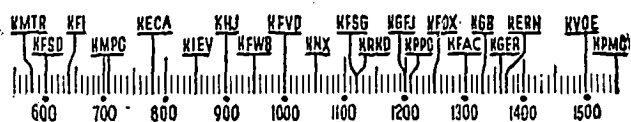

YOUR RADIO Today

[The information contained in the following schedule of radio programs is furnished by the stations broadcasting the programs, and The Times should not be considered responsible for errors in announcements due to failure of stations to advise of daily changes.—Ed.]

Before 8 a.m.

KMTR—Calif. Theater, 6.
KFI—Gotta Get Up, 7: Sam Hayes, 7:45.
KMPC—Volney James, 6: Early Grls, 7.
KECA—Musical Clock, 6:30; News, 7:30; "Life Begins Today," 7:45.
KHL—Rise & Shine, 6: News, 7:45.
KFVB—Stu. Wilson, 6:30 to 8.
KFVD—Spanish, 6: Jubilee, 7:15.
KXN—Christie Salute, 6: News, 7:30; Fletcher, Wiley, 7:45.
KRKD—Doug Douglas, 6: Doug Douglas, 6:45; News, 7:45.
KGFJ—Concert, 6: Stocks, 7: Ross Haywood, 7:15; Sports, 7:30; Uptowners, 7:45.
KFC—El Despertador, 5: News, 7:30; Musical, 7:40; Bulletin, 7:45.
KFC—Symphonies, 6: Pastor Reynolds, 7: Music, 7:30; Opportunity Talk, 7:45.
KGER—Farm, 6:05; Melodies, 6:30; Aubrey Lee, 7:15.
KVOE—Yawn Patrol, 7; News, 7:45.

8 to 9 a.m.

KMTR—Music, 8.
KFI—Music, 8; Ensemble, 8:15; Housewives News, 8:30; News, 8:45.
KMPC—Unity Word, 8:30.
KECA—Financial, 8; "O. Mr. Dinwiddie," 8:15; Church, 8:30; Organ, 8:45.
KHL—Victor Lundahl, 8; News, Mutual Friend, 8:30; Mbrandy, 8:45.
KFVB—Church, 8; Voice Friendship, 8:30; Major Britson, 8:45.
KXN—Nancy Dixon, 8; News, 8:15; "Mr. Hamp Goes to Town," 8:30; "My Children," 8:45.
KRKD—Music, 8.
KGFJ—News, Stocks, 8; Quan's Orch., 8:15; Revue, 8:30.
KFC—Talk, 8; Health, 8:15; Talk, KXN—Kitty Keene, 8:45.
KFC—News, 8; House McGregor, 8:30; Mildred Lager, 8:45.
KGER—"Soul Patrol," 8; Mizpah, 8:15; Music, 8:45.
KVOE—Gloomchasers, 8; Keep Fit, 8:30; Talk, 8:45.

9 to 10 a.m.

KMTR—Religious, 9; Monitor News, 9:15; Music, 9:30; Medical, 9:45.
KFI—Carters Elm St., 9; O'Neil's, 9:15; Bridge, 9:20.
KMPC—News, 9; Music, 9:15.
KECA—News, 9; Southernaires, 9:15; Farm Home, 9:30.
KHL—Stokes Orch., 9; Sons Pioneers, 9:15; Patty Jean, 9:30.
KFVB—Musical, 9; Business Women, 9:15; Music, 9:30.
KRKD—Music, 9; U.S. Weather, 9:30; Music, 9:45.
KFC—Music, 9; News, 9:15; Medical, 9:30; Parade, 9:45.
KXN—Kate Smith, 9; When Girl Marries, 9:15; Romance Helen Trent, 9:30; Gal Sunday, 9:45.
KGFJ—News, Stocks, 9; Swing, 9:15; Young's Orch., 9:30; Royal Rogues, 9:45.
KFC—Rhythm, 9; Talk, 9:15; Word to Wives, 9:30; Music, 9:45.
KFC—Meditations, 9; Medical, 9:15; Women in News, 9:30; Parents' Forum, 9:45.
KGER—Almanac, 9:15; Rhythm, 9:45.
KVOE—Buckeye, 9; Sallies, 9:15; Monitor News, 9:30.

10 to 11 a.m.