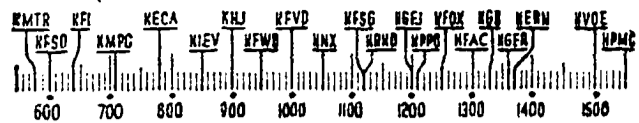

YOUR Radio TODAY

[The information contained in the following schedule is furnished by the stations broadcasting the programs.]

Before 8 a.m.

KMTR—Cath. Theater, 5.
KFI—"Gotta Get Up," 7; News, 7:30; Music, 7:30; Sam Hayes, 7:45.
KMPC—Volney James, 8; Early Girls, 7:45.
KECA—Musical Clock, 6:30; News, 7:10; Orch., 7:45.
KHJ—Rise, Shine, 6; News, 7:45.
KFWB—Stu Wilson, 8, 2 hrs.
KFVD—Spanish, 8; Jubilee, 7:15.
KXX—Salute, 6; News, 7:30; Talk, 7:5.
KFRD—Doug Douglas, 6; Doug Douglas, 6:45; News, 7:45.
KGER—Concert, 6; News, 7; Chor., 7:15; Sports, 7:30; Rhythm, 7:45.
KFOJ—El Despertador, 6; News, 7:0; Bulletin, 7:45.
KFAC—Religion, 6; Pastor Reynolds, 7; Music, 7:30; News, 7:45.
KGER—Farni, 6:05; Musical Interlude, 6:20; Maurice Johnson, 6:30; Aubrey Lee, 7:15.
KVOE—Yawn Patrol, 7; News, 7:45.