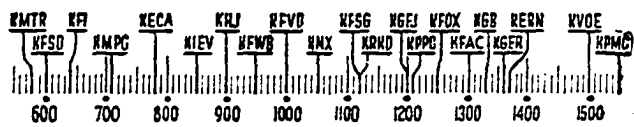

YOUR RADIO Today

[The information contained in the following schedule of radio programs is furnished by the stations broadcasting the programs, and The Times should not be considered responsible for errors in announcements due to failure of stations to advise of daily changes.—Ed.]

CHURCH SERVICES

KMTR—Nat. Message, 8:30 a.m.; Bob Shuler, 8:45 a.m.; St. Brendan Church, 12 noon; Floyd Johnson, 2:30 p.m.; Church Quartet Hour, 8 a.m.
KFI—Swedish Tabernacle, 8:30 a.m.; First M.E. Church, 11 a.m.; H.M.S. Richards, 6 p.m.
KECA—Church, 8 a.m.; Catholic Hour, 3 p.m.
KHJ—Lutheran Hour, 1:30 p.m.; Revival Hour, 5 p.m.
KFWB—Church, 8 a.m.; Rescue Mission, 8:30 a.m.; Church, 8 p.m.
KFVD—Spanish, 6 a.m.; Rev. Salas, 8 a.m.; Church of Christ, 8:30 a.m.
KXX—Salt Lake Tabernacle, 8:30 a.m.; Church, 9 a.m.
KFSO—Almeida McPherson, 10:30 a.m.; Speaker, 3 p.m.; Evangelistic Service, 7 p.m.; Voice First Nighters, 9:30 p.m.
KRKD—Bible School, 7:15 a.m.
KPPC—Presbyterian Church, 9 a.m.; Dr. Woelner, 9:30 a.m.; Congregational Church, 7 p.m.
KFOX—Visitor, 10:15 a.m.; St. Luke Church, 11 a.m.; Fireside Church, 8:30 p.m.
KGFG—Evangelical Church, 2:15 p.m.; Temple Baptist Church, 3:30 p.m.
KFAC—Hollywood Country Church, 1 a.m.; Sunday School, 8:45 a.m.; Church, 8 p.m.
KGER—Bible School, 7:15 a.m.; Baptist Church, 7:45 a.m.; Bible Class, 9:45 a.m.; Rev. Fuller, 11:05 a.m.; Japanese Church, 8:30 p.m.

Before 9 a.m.

KMTR—Calf. Theater, 5: John Brown, 8; Nat. Message, 8:30; Bob Shuler, 8:45.
KFI—Melody, 8; Julio Martinez, 8:30; Doctor Casselberry, 8:45.
KMPC—Symphony, 7; John Brown, 8.
KECA—News, 8; Neighbor Nell, 8:15; Church, 8:30; Music, 8:45.
KHJ—Comics, 8; Voice Prophecy, 8:30; Canary Chorus, 8:45.
KFWB—Country Church, 8; Rescue Mission, 8:30.
KFVD—Spanish Church, 8; Rev. Salas, 8; Church of Christ, 8:30.
KXX—Classes, 7; Christian Science Children's, 7:45; Church, 8; Major Bowes, 8:30.
KRKD—Music, 7; Bible School, 7:15; News, 7:45; Rev. Squires, 8.
KFOX—El Despertador, 5; Music, 7:30; Community Prog., 7:45; U. Andrew, 8; Music, 8:30.
KFAC—Times Comics, 7:30; Music, 8.
KGER—Missionary, 7:05; Bible School, 7:15; Sabbath Echoes, 8:30; Kingdom Church, 8:45.
KVOE—Organ, 8; Choir, 8:30; Canary Chorus, 8:45.
KIEV—Italian-American Hr., 9.

9 to 10 a.m.

KMTR—Calf. Theater, 9.
KFI—Bill of Rights Anniversary, 9; "On Your Job," 9:20.
KMPC—Music, 9; Organ, 9:30.
KECA—Music Hall, 9, 1 hr.
KHJ—Religious, 9; Don Arres, 9:15; American Wildlife, 9:30; Food for Thought, 9:45.
KFWB—Musical, 9.
KFVD—Tabernacle, 9; Songs, 9:30; Choir, 9:45.
KXX—Salt Lake Tabernacle, 9:30.
KRKD—Music, 9, 1 hr.
KFOX—Time When, 9; Margit Hegdus, 9:15; Fortunes, 9:30; Trio, 9:45.
KFAC—Music, 9; Medical, 9:15; Music, 9:30; Mrs. Ballard, 9:45.
KGER—Pentecostal, 9:05; Music, 9:30; Bible Class, 9:45.
KVOE—Quartet, 9; Betty Buddy, 9:30.

10 to 11 a.m.