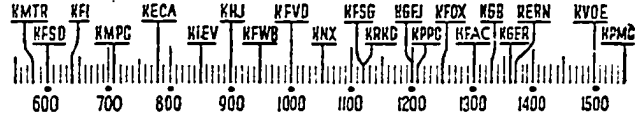

YOUR Radio TODAY

[The information contained in the following schedule is furnished by the stations broadcasting the programs.]

Before 8 a.m.

KMTR—Callf. Theater. 5.
KFI—Gotta Get Up. 7: News. 7:15.
Singing Salesman. 7:30: Tunes. 7:45.
KMPC—Tunes. 6: Volney James. 7.
KECA—Musical Clock. 6:30: News. 7:30:
"Child Grows Up." 7:45.
KHJ—Rise & Shine. 6.
KFWD—Stu. Wilson. 6.
KFVD—Spanish. 6: Jubilee. 7:15.
KNX—Sunrise Salute. 6:15: News. 7:30:
Talk. 7:45.
KRKD—Doug Douglas. 6: Doug Doug-
las. 6:45: News. 7:45.
KFOX—El Despertador. 5: News. 7:30:
Music. 7:45.
KFAC—Symphonies. 6: Pastor Rey-
nolds. 7: News. 7:45.
KGER—Farm. 6:05: Maurice Johnson.
6:30: Aubrey Lee. 6:45.
KVOE—Yawn Patrol. 7: News. 7:45.

8 to 9 a.m.

KMTR—Theater. 8: Music. 8:30.
KFI—Trio. 8: Ed McConnell. 8:15: Hilda
Hope. M.D. 8:30.
KMPC—News. 8: Hi Lites. 8:15: Foster
Melody. 8:30.
KECA—Charlotteers. 8: Sports. 8:15:
Church. 8:30: Our Barn. 8:45.
KHJ—Airport Dedication. 8: Army
Band. 8:30: Mirandy. 8:45.
KFWD—Church. 8: Music. 8:30.
KFVD—Jubilee (cont.)
KNX—Nancy Dixon. 8: News. 8:15: Mr.
Hamp Goes to Town. 8:30: Sat. Par-
ty. 8:45.
KRKD—Music. 8. 1 hr.
KFOX—Bulletin. 8: Talk. 8:30.
KFAC—Varieties. 8: House McGregor.
8:30: Music. 8:45.
KGER—Potpourri. 8: Mizpah. 8:15:
Music. 8:45.
KVOE—Airport Dedication. 8: Army
Band. 8:30.

9 to 10 a.m.

KMTR—Political. 9: Monitor News.
9:15: Featherstone Orch. 9:30.
KFI—Brensett Orch. 9: Youth Call.
9:30: Quartet. 9:45.
KMPC—John Brown. 9: Home Talk.
9:30: News. 9:45.
KECA—Orch. 9: Farm. Home. 9:30.
KHJ—Miller Orch. 9: Bd. Education.
9:30: Mamhatters. 9:45.
KFWD—News. 9: Moods. 9:30.
KFVD—Waltz. 9: News. 9:15: Medical.
9:30.
KNX—Sat. Party. 9: Let's Pretend.
9:30.
KRKD—Music. 9: Weather. 9:30: Mu-
sic. 9:55.
KFOX—John Brown. 9: Word to
Wives. 9:30: Music. 9:45.
KFAC—Meditation. 9: Music. 9:15:
Women in News. 9:30: Parents For-
um. 9:45.
KGER—Old Paths. 9:15: Rufus Goofus.
9:30: News. 9:45.
KVOE—Tunes. 9:15: Monitor News.
9:30.

10 to 11 a.m.

KMTR—Woman's World. 10: Food Fe-
tures. 10:30: Stocks. 10:45.
KFI—Orch. 10: Stamps. 10:15: New
Matinee. 10:30: County Medical. 10:4.
KMPC—News. 10: Tunes. 10:30.
KECA—Farm. Home. 10: Variety. 10:30
KHJ—Concert. 10: Music. 10:15: Orch.
10:30.
KFWD—News. 10: Swing. 10:15.
KFVD—Gospel. 10: Music. 10:15: Hel-
live. 10:30: Serenade. 10:45.
KNX—Women's Club. 10: F.H.A. 10:1:
What Price America. 10:30.
KRKD—Music. 10: Encyclopedia. 10:4:
KFOX—City Dwellers. 10:45.
KFAC—News. 10: Legion Band. 10:30:
Mildred Van. 10:45.
KFAC—Serenade. 10: Gothic Tower.
10:45.
KGER—News. 10: Khan. 10:15: Elsi-
Peters. 10:30: Talk. 10:45.
KVOE—Orch. 10: Orch. 10:30.

11 a.m. to 12 noon