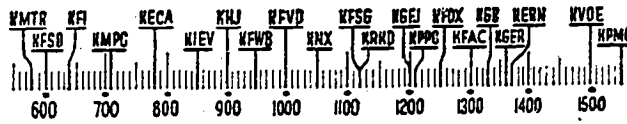

YOUR RADIO Today

[The information contained in the following schedule of radio programs is furnished by the stations broadcasting the programs, and The Times should not be considered responsible for errors in announcements due to failure of stations to advise of daily changes.—Ed.]

Before 8 a.m.

KMTR—Calif. Theater. 5.
KFI—Gotta Get Up. 7: News. 7:15; Music Clock. 7:30; Sam Hayes. 7:45.
KMPG—Tunes. 6; Volney James. 7: hr.
KECA—Musical Clock. 6:30; News. 7:30; "Life Begins Today." 7:45.
KHJ—Rise. Shine. 6.
KFWB—Stu Wilson. 6 to 8.
KFVD—Spanish. 6; Jubilee. 7:15.
KNN—Sunrise Salute. 6; News. 7:30; Talk. 7:45.
KRKD—Early Riser. 6; News. 6:30.
KGFJ—Concert. 6; News. Stocks. 7: Sports. 7:30.
KFOX—El Despertador. 5; News. 7:30; Bulletin. 7:45.
KFAC—Symphonies. 6; Pastor Reynolds. 7; Music. 7:30; News. 7:45.
KGER—Farm. 6:05; Bugle Boy. 6:30; Aubrey Lee. 7:15.
KVOE—Yawn Patrol. 7; News. 7:45.

8 to 9 a.m.

KMTR—Theater. 8; Music. 8:30.
KFI—40 Plus Associates. 8: "O. Mr Dinwiddy." 8:15; Johnny Murray. 8:30; News. 8:45.
KMPG—News. 8; Hi Lites. 8:15; Unity Word. 8:30.
KECA—Financial. 8; Church. 8:30; Organ. 8:45.
KHJ—Victor Lindlahr. 8; Sons Pioneers. 8:30; Miranda. 8:45.
KFWB—Bkfst. Club. 8; 1 hr.
KFVD—Medical. 8:45.
KNN—Nancy Dixon. 8; News. 8:15; "Mr. Hamp Goes to Town." 8:30; Yours Sincerely. 8:45.
KRKD—Music. 8; Employment. 8:30.
KGFJ—News. Stocks. 8; Swing It. 8:15; Hits. 8:30.
KFOX—Talk. 8; Health. 8:15; Talk. 8:30.
KFAC—Music. 8; House McGregor. 8:30; Mildred Lager. 8:45.
KGER—News. Talk. 8; Mizpah. 8:15; Rev. Bennington. 8:45.
KVOE—Talk. 8; Sons Pioneers. 8:30; Orch. 8:45.

9 to 10 a.m.

KMTR—Religious. 9; Monitor News. 9:15; Music. 9:30; Medical. 9:45.
KFI—Carters Elm St. 9; O'Neil's. 9:15; Bridge Club. 9:30.
KMPG—John Brown. 9; News. 9:45.
KECA—Kidoodlers. 9:15; Farm. Home. 9:30.
KHJ—Cowboy Band. 9; Patty Jean. 9:30; Ensemble. 9:45.
KFWB—Bkfst. Club. 9; Man on St. 9:30.
KFVD—Music. 9; News. 9:15; Medical. 9:30; Music. 9:45.
KNN—Girl Interne. 9; When Girl Marries. 9:15; Romance Helen Trent. 9:30; Gal Sunday. 9:45.
KRKD—Records. 9; Govt. Weather. 9:30; Music. 9:45.
KGFJ—News. Stocks. 9; Orch. 9:15; "Pauline's Perils." 9:45.
KFOX—John Brown. 9; Word to Wives. 9:30; Kitty Keene. 9:45.
KFAC—Morning Inspirations. 9; Medical. 9:15; Women in News. 9:30; Music. 9:45.
KGER—News. 9; Almanac. 9:15; Swing. 9:45.
KVOE—Orch. 9; News. 9:30; Trio. 9:45.

10 to 11 a.m.