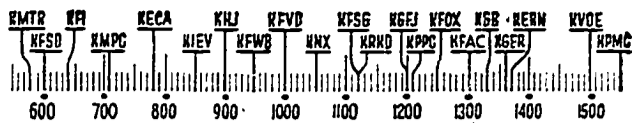

YOUR RADIO Today

[The information contained in the following schedule of radio programs is furnished by the stations broadcasting the programs, and The Times should not be considered responsible for errors in announcements due to failure of stations to advise of daily changes.—Ed.]

CHURCH SERVICES

KMTR—Nat. Message, 8:30 a.m.; Bob Shuler, 8:45 a.m.; St. Brendan Church, 12 noon; Floyd Johnson, 2:30 p.m.; Church Quarter Hour, 8 a.m.
KMPC—Swedish Tabernacle, 8:30 a.m.; First M.E. Church, 11 a.m.; H.M.S. Richards, 6 p.m.
KECA—Church, 8 a.m.; Catholic Hour, 3 p.m.
KHJ—Lutheran Hour, 1:30 p.m.; Revival Hour, 5 p.m.
KFWB—Church, 8 a.m.; Rescue Mission, 8:30 a.m.; Church, 8 p.m.
KFVD—Spanish, 6 a.m.; Rev. Salas, 8 a.m.; Church of Christ, 8:30 a.m.
KNX—Salt Lake Tabernacle, 8:30 a.m.; Church, 9 a.m.
KFSG—Almee McPherson, 10:30 a.m.; Speaker, 3 p.m.; Evangelistic Service, 7 p.m.; Voice First Nighters, 9:30 p.m.
KRKD—Bible School, 7:45 a.m.
KFAC—Presbyterian Church, 9 a.m.; Dr. Woellner, 9:30 a.m.; Congregational Church, 7 p.m.
KFOX—Visitor, 10:15 a.m.; St. Luke Church, 11 a.m.; Fireside Church, 4:30 p.m.
KGFG—Evangelical Church, 2:15 p.m.; Temple Baptist Church, 3:30 p.m.
KFAC—Hollywood Country Church, 8 a.m.; Sunday School, 8:45 a.m.; Church, 8 p.m.
KGER—Bible School, 7:15 a.m.; Baptist Church, 7:45 a.m.; Bible Class, 9:45 a.m.; Rev. Fuller, 11:05 a.m.; Japanese Church, 8:30 p.m.

Before 9 a.m.

KMTR—Calif. Theater, 5; John Brown, 8; Nat. Message, 8:30; Bob Shuler, 8:45.
KFI—Melody, 8; Julio Martinez, 8:30; Doctor Janssberry, 8:45.
KFAC—Hollywood Country Church, 8 a.m.; Tabernacle, 8:30.
KECA—News, 8; Neighbor Nell, 8:15; Church, 8:30; Books, 8:45.
KHJ—Comics, 8; Voice Prophecy, 8:30; Canary Chorus, 8:45.
KFWB—Country Church, 8; Rescue Mission, 8:30; Spanish Church, 6; Rev. Salas, 8; Church of Christ, 8:30.
KNX—Classics, 7; Church, 8; Major Bowes, 8:30.
KRKD—Music, 7; Bible School, 7:15; News, 7:45; Rev. Squares, 8.
KFOX—Eli Despertador, 5; Music, 7:30; Community Prog., 7:45; U. Andrew, 8; Music, 8:30.
KFAC—Times Comics, 7:30; Music, 8.
KGER—Missionary, 7:05; Bible School, 7:15; Sabbath Echoes, 8:30; Kingdom Church, 8:45.
KVOP—Organ, 8; Choir, 8:30; Canary Chorus, 8:45.
KIFV—Italian-American Hr., 9.

9 to 10 a.m.

KMTR—Calif. Theater, 9.
KFI—Music, 9; "On Your Job," 9:30.
KMPC—Music, 9; Organ, 9:30.
KECA—Music, Hall, 9, 1 hr.
KHJ—Religious, 9; Don Arnes, 9:15; "True to Life," 9:30; Food for Thought, 9:45.
KFWB—Musical, 9.
KFVD—Tabernacle, 9; Songs, 9:30; Choir, 9:45.
KVOP—Salt Lake Tabernacle, 9:30.
KRKD—Music, 9, 1 hr.
KFOX—Time When, 9; Margit Hegedus, 9:15; Fortunes, 9:30; Trio, 9:45.
KFAC—Music, 9; Medical, 9:15; Music, 9:30; Mrs. Ballard, 9:45.
KGER—Pentecostal, 9:05; Music, 9:30; Bible Class, 9:45.
KVOP—Church, 9; "True to Life," 9:30; Wildlife, 9:45.

10 to 11 a.m.