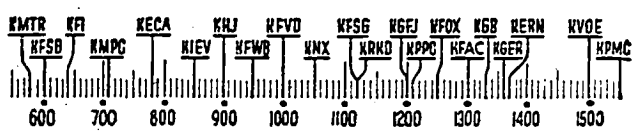

YOUR RADIO Today

[The information contained in the following schedule of radio programs is furnished by the stations broadcasting the programs, and The Times should not be considered responsible for errors in announcements due to failure of stations to advise of daily changes.—Ed.]

Before 8 a.m.

KMTR—Calif. Theater, 5.
KFI—Gotta Get Up, 7: Sam Hayes, 7:45.
KMPC—Get Going, 6:45; Volney James, 7:1 hr.
KECA—Musical Clock, 6:30; News, 7:30; Financial, 7:45.
KHJ—Rise & Shine, 6: News, 7:45.
KFWB—Stu. Wilson, 6:30 to 8.
KFVD—Spanish, 8: Jubilee, 7:15.
KNX—Sunrise Salute, 6: News, 7:30; Fletcher Wiley, 7:45.
KRRD—Doug Douglas, 6: Doug Douglas, 6:45; News, 7:45.
KGFJ—Concert, 6: Stocks, 7: Ross Haywood, 7:15; Sports, 7:30; Uptowners, 7:45.
KFOJ—El Despertador, 5: News, 7:30; Musical, 7:40; Bulletin, 7:45.

KFAC—Symphonies, 6: Pastor Reynolds, 7: Fred Forrest, 7:30; News, 7:45.
KGER—Farm, 6:05; Melodies, 6:30; Aubrey Lee, 7:15.
KVOE—Yawn Patrol, 7: News, 7:45.

8 to 9 a.m.

KMTR—Music, 8:30; Bill Richman, 8:45.
KFI—40 Plus Associates, 8: O'Neills, 8:15; Mirandy Garden, 8:30; News, 8:45.
KMPC—News, 8; Hi Lites, 8:15; Unity Word, 8:30.
KECA—Church, 8: Bailey Axton, 8:15; Farm, Home, 8:30.
KHJ—Victor Lindlar, 8: Sons Pioneers, 8:30; Special Congress Session, 8:45.
KFWB—Church, 8: Voice Friendship, 8:30; Major Bateson, 8:45.
KFVD—Jubilee (cont.)
KNX—Nancy Dixon, 8: "When Girl Marries," 8:15; Helen Trent, 8:30; Gal Sunday, 8:45.
KRRD—Music, 8.
KGFJ—News, Stocks, 8: Quan's Orch., 8:15; Revue, 8:30.
KFOJ—Talk, 8: "Health," 8:15; Talk, 8:30.
KFAC—Music, 8: McGregor, 8:30; Mildred, 8:45.
KGER—Talk, 8:15; Music, 8:45.
KVOE—Peluso Orch., 8: Sons Pioneers, 8:30; Congress Session, 8:45.

9 to 10 a.m.

KMTR—Religious, 9: Monitor News, 9:15; Music, 9:30; Medical, 9:45.
KFI—Bridges Club, 9: Music, 9:30; Dr. Kate, 9:45.
KMPC—John Brown, 9: News, 9:45.
KECA—Congress Session, 9: Peabody Takes Charge, 9:30; County Medical, 9:45.
KHJ—Congress, 9.
KFWB—News, 9: Musical, 9:15.
KRRD—Music, 9: U.S. Weather, 9:30; Music, 9:45.
KFVD—Music, 9: News, 9:15; Medical, 9:30; Parade, 9:45.
KNX—Goldbergs, 9: Life Can Be Beautiful, 9:15; Road of Life, 9:30; Mary L. Taylor, 9:45.
KGFJ—News, Stocks, 9: Swing, 9:15; Young's Orch., 9:30; Royal Rogues, 9:45.
KFOJ—Rhythm, 9: Talk, 9:15; Word to Wives, 9:30; News, 9:45.
KFAC—Meditations, 9: Medical, 9:15; Women in News, 9:30; Parents Forum, 9:45.
KGER—Almanac, 9:15; Rhythm, 9:45; KVOE—Congress, 9.

10 to 11 a.m.