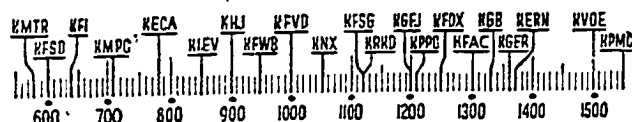

YOUR Radio TODAY

[The information contained in the following schedule is furnished by the stations broadcasting the programs.]

Before 8 a.m.

KMTR—Calif. Theater, 5.
KFI—Gotta Get Up, 7: News, 7:15; Music Clock, 7:30; Sam Hayes, 7:45.
KMPC—"Get Going," 6:45; Volney James, 7:1 hr.
KECA—Musical Clock, 6:30; News, 7:30; Financial, 7:45.
KHJ—Ruse, Shine, 6.
KFWD—Stu Wilson, 6 to 8.
KFSG—Spanish, 6; Jubilee, 7:15.
KGEJ—Sunrise Salute, 6; Happened in Hollywood, 7; News, 7:30; Talk, 7:45.
KFOX—Early Riser, 6; News, 6:30.
KGER—Concert, 6; News, Stocks, 7; Sports, 7:30.
KPMO—El Despertador, 5; News, 7:30; Bulletin, 7:45.
KFAC—Symphonies, 6; Pastor Reynolds, 7; Fred Forrest, 7:30; News, 7:45.
KGER—Farm, 6:05; Bagle Boy, 6:30; Aubrey Lee, 7:15.
KVOE—Yawn Patrol, 7; News, 7:45.

8 to 9 a.m.

KMTR—Theater, 8; Music, 8:30; Bill Lehman, 8:45.
KFI—Johnny Murray, 8; O'Neill, 8:15; Optometrist, 8:30; News, 8:45.
KMPC—News, 8; Hi Lites, 8:15; Unity Word, 8:30.
KECA—Church ¼ Hr., 8; Kldoodlers, 8:15; Farm, Home, 8:30.
KHJ—Victor Lindlahr, 8; Sons Pioneers, 8:30; Mirandy, 8:45.
KFWD—Bkfst. Club, 8, 1 hr.
KFSG—Medical, 8:45.
KGEJ—Nancy Dixon, 8; "When Girl Marries," 8:15; Helen Trent, 8:30; Gal Sunday, 8:45.
KFOX—Music, 8; Employment, 8:30.
KGER—News, Stocks, 8; Swing It, 8:15; Hits, 8:30.
KPMO—Talk, 8; Health, 8:15; Talk, 8:30.
KFAC—Music, 8; House McGregor, 8:30; Mildred Lager, 8:45.
KGER—News, Talk, 8; Mizpah, 8:15; Rev. Bennington, 8:45.
KVOE—Melody, 8; Sons Pioneers, 8:30; Orch., 8:45.

9 to 10 a.m.

KMTR—Religious, 9; Monitor News, 9:15; Music, 9:30; Medical, 9:45.
KFI—Bridge Club, 9; Music, 9:30; Dr. Kate, 9:45.
KMPC—John Brown, 9; News, 9:45.
KECA—Agriculture, 9:15; Peables Takes Charge, 9:30; Music, 9:45.
KHJ—Happy Gang, 9; Patty Jean, 9:30; Hazelzell, 9:45.
KFWD—Bkfst. Club, 9; News, 9:30.
KFSG—Music, 9; News, 9:15; Medical, 9:30; Music, 9:45.
KGEJ—Goldbergs, 9; "Life Can Be Beautiful," 9:15; Road of Life, 9:30; Heart Julia Blake, 9:45.
KFOX—Records, 9; Govt. Weather, 9:30; Music, 9:45.
KGER—News, Stocks, 9; Orch., 9:15; "Pauline's Perils," 9:45.
KPMO—John Brown, 9; Word to Wives, 9:30; Kitty Keene, 9:45.
KFAC—Morning Inspirations, 9; Medical, 9:15; Women in News, 9:30; Music, 9:45.
KGER—News, 9; Almanac, 9:15; Swing, 9:45.
KVOE—Happy Gang, 9; News, 9:30; Hartzell Orch., 9:45.

10 to 11 a.m.