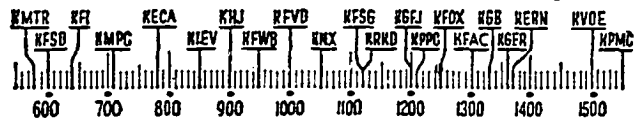

YOUR Radio TODAY

[The information contained in the following schedule is furnished by the stations broadcasting the programs.]

Before 8 a.m.

KMTR—Call. Theater, 5.
KFI—"Gotta Get Up," 7: News, 7:15; Music, 7:30; Sam Hayes, 7:45.
KMPC—Get Going, 6:45; Volney James, 7:1 hr.
KECA—Musical Clock, 6:30; News, 7:30; Financial, 7:45.
KHJ—Rise, Shine, 6; News, 7:45.
KFWB—Stu Wilson, 6, 2 hrs.
KFVD—Spanish, 6; Jubilee, 7:15.
KNN—Salute, 6; Happened in Hollywood, 7; News, 7:30; Talk, 7:45.
KRKD—Doug Douglas, 6; Doug Douglas, 6:45; News, 7:45.
KGFJ—Concert, 6; News, 7; Choral, 7:15; Sports, 7:30; Rhythm, 7:45.
KFOX—El Despertador, 6; News, 7:30; Bulletin, 7:45.
KFAC—Religion, 6; Pastor Reynolds, 7; Music, 7:30; News, 7:45.
KGER—Farm, 6:05; Musical Interlude, 6:20; Maurice Johnson, 6:30; Aubrey Lee, 7:15.
KVOE—Yawn Patrol, 7; News, 7:45.

8 to 9 a.m.

KMTR—Theater, 8; Music, 8:30; Bill Richman, 8:45.
KFI—Johnny Murray, 8; O'Neills, 8:15; Optometrist, 8:30; News, 8:45.
KMPC—News, 8; Hi Lites, 8:15; Unity Word, 8:30.
KFCA—Church, 8; Kildoodlers, 8:15; Farm, Home, 8:30.
KHJ—Victor Lindlohr, 8; Sons of Pioneers, 8:30; Trio, 8:45.
KFWB—Church, 8; Voice Friendship, 8:30; Major Bateson, 8:45.
KFVD—Jubilee (Cont.), Medical, 8:45.
KNN—Nancy Dixon, 8; "When Girl Marries," 8:15; Helen Trent, 8:30; Gal Sunday, 8:45.
KRKD—Music, 8; Employment, 8:30.
KFOX—Talk, 8; Music, 8:15; Talk, 8:30.
KFAC—Valedict, 8; House McGregor, 8:30.
KGER—Talk, 8; Mizpah, 8:15; Music, 8:45.
KVOE—Sons Pioneers, 8:30; Trio, 8:45.

9 to 10 a.m.

KMTR—Music, 9; Monitor News, 9:15; Music, 9:30; Medical, 9:45.
KFI—Bridge Club, 9; Virginia Lane, 9:30; Dr. Kate, 9:45.
KMPC—John Brown, 9; News, 9:45.
KECA—Agriculture, 9:15; Peabody Takes Charge, 9:30; Charloteters, 9:45.
KHJ—Jean Abbey, 9; Patty, Jean, 9:30; Garden Club, 9:45.
KFWB—News, 9; Talk, 9:30; Music, 9:45.
KFVD—Music, 9; News, 9:15; Medical, 9:30; Music, 9:45.
KNN—Goldbergs, 9; Life Can Be Beautiful, 9:15; Road of Life, 9:30; Julia Blake, 9:45.
KRKD—Record, 9; Govt. Weather Bureau, 9:30; Records, 9:30.
KFOX—ohn Brown, 9; Word to Wives, 9:30; Kitty Keene, 9:45.
KFAC—Inspirations, 9; Medical, 9:15; Women in News, 9:30; Time, 9:45.
KVOE—Happy Gang, 9; Monitor News, 9:30; Garden, 9:45.

10 to 11 a.m.