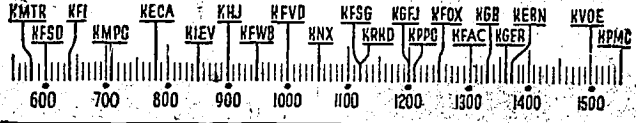

YOUR Radio TODAY

[The information contained in the following schedule is furnished by the stations broadcasting the programs.]

Before 8 a.m.

KMTR—Calif. Theater, 5.
KFI—Gotta Get Up, 7: News, 7:15; Singing Salesman, 7:30; Tunes, 7:45.
KMPC—“Get Going,” 6:45; Volney James, 7:1 hr.
KECA—Musical Clock, 6:30; News, 7:30; Music, 7:45.
KHJ—Rise & Shine, 6.
KFVB—Stu. Wilson, 6.
KFVD—Spanish, 6; Jubilee, 7:15.
KNX—Sunrise Salute, 6:15; News, 7:30; Talk, 7:45.
KRKD—Doug Douglas, 6; Doug Douglas, 6:45; News, 7:45.
KFOX—El Despertador, 5; News, 7:30; Missionary, 7:45.
KFAC—Symphonies, 6; Pastor Reynolds, 7; News, 7:45.
KGER—Farm, 6:05; Maurice Johnson, 6:30; Aubrey Lee, 6:45.
KVOE—Yawn Patrol, 7; News, 7:45.