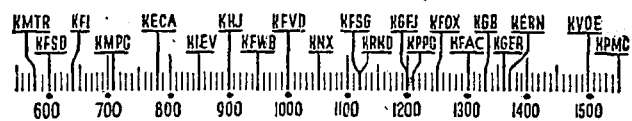

YOUR Radio TODAY

[The information contained in the following schedule is furnished by the stations broadcasting the programs.]

Before 8 a.m.

KMTR—Calif. Theater. 5-3 1/2 hours.
KFI—Gotta Get Up. 7: News. 7:15: Music Clock. 7:30: Sam Hayes. 7:45
KMPC—"Get Going." 6:45: Volney James. 7: 1 hr.
KECA—Music Clock. 6:30: Ensemble. 7: News. 7:30: Financial. 7:45.
KHJ—Rise & Shine. 6: News. 7:45.
KFWB—St. Wilson. 6 to 8.
KFVD—Spanish. 6: Jubilee. 7:15.
KNN—Sunrise Salute. 6: Happened in Hollywood. 7: Talk. 7:45.
KRKD—Doug Douglas. 6: Music. 6:15: News. 6:30: Doug Douglas. 6:45: News. 7:45.
KGFJ—Concert. 6: News, Stocks, 7: Sports. 7:30.
KFOX—El Despertador. 5: News. 7:30: Bulletin. 7:45.
KFAC—Symphonies. 6: Pastor Feynolds. 7: Fred Forrest. 7:30: News. 7:45.
KGER—Farm. 6:05: Bugle Boys. 6:30: News. 7: Aubrey Lee. 7:15.
KVOE—Yawn Patrol. 7:15: News. 7:45.