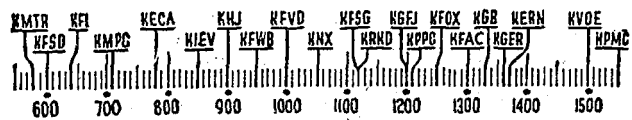

YOUR Radio TODAY

[The information contained in the following schedule is furnished by the stations broadcasting the programs.]

Before 8 a.m.

KETR—Calif. Theater. 5.
KFI—Gotta Get Up. 7: News. 7:15: Music.
Musical Clock. 7:30: Sam Hayes. 7:45.
KMPC—"Get Going." 8:45: Volney
James. 9:15.
KECA—Musical Clock. 6:30: News. 7:30:
Financial. 7:45.
KHJ—Rise. Shine. 6.
KFWD—Stu Wilson. 6 to 8.
KFVD—Spanish. 6: Jubilee. 7:15.
KNX—Sunrise Salute. 6: Happened in
Hollywood. 7: News. 7:30: Talk. 7:45.
KRND—Early Riser. 6: News. 6:30
KGFI—Concert. 6: News. Stocks. 7:
Sports. 7:30.
KFOX—El Desperador. 6: News. 7:30:
Bulletin. 7:45.
KFAC—Symphonies. 6: Pastor Ray-
nolds. 7: Fred Forrest. 7:30: News.
7:45.