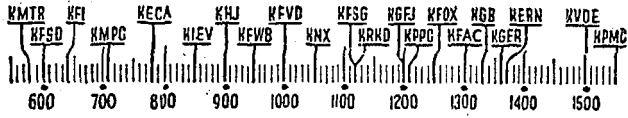

YOUR Radio TODAY

[The information contained in the following schedule is furnished by the stations broadcasting the programs.]

Before 8 a.m.

KMTR—Calif. Theater, 5.
KFI—“Gotta Get Up,” 7; News, 7:15; Music, 7:30; Sam Hayes, 7:45.
KMPG—Get Going, 6:45; Volney James, 7, 1 hr.
KECA—Musical Clock, 6:30; News, 7:30; Music, 7:45.
KHJ—Rise, Shine, 6; News, 7:45.
KFWD—Stu Wilson, 6, 2 hrs.
KFVB—Spanish, 6; Jubilee, 7:15.
KNX—Salute, 6; Happened in Hollywood, 7; News, 7:30; Talk, 7:45.
KRKD—Doug Douglas, 6; Doug Douglas, 6:45; News, 7:45.
KGFJ—Concert, 6; News, 7; Choral, 7:15; Sports, 7:30; Rhythm, 7:45.
KFOX—El Despertador, 6; News, 7:30; Bulletin, 7:45.
KFAC—Religion, 6; Pastor Reynolds, 7; Music, 7:30; News, 7:45.
KGER—Farm, 6:05; Musical Interlude, 6:20; Maurice Johnson, 6:30; Aubrey Lee, 7:15.
KVOE—Yawn Patrol, 7; News, 7:45.