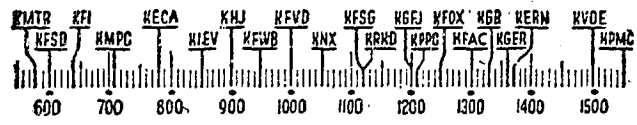

YOUR Radio TODAY

[The information contained in the following schedule is furnished by the stations broadcasting the programs.]

Before 8 a.m.

KMTB—Calf. Theater, 5—3½ hours.
KFI—Gotta Get Up, 7; News, 7:15; Music, 7:30; Sam Hayes, 7:45.
KMPC—“Get Going,” 6:45; Volney James, 7; 1 hr.
KECA—Music Clock, 6:30; Ensemble, 7; News, 7:30; Financial, 7:45.
KHJ—Rise & Shine, 6; News, 7:45.
KFWB—Stu Wilson, 6 to 8.
KFVD—Spanish, 6; Jubilee, 7:15.
KNX—Sunrise Salute, 6; Happened in Hollywood, 7; Talk, 7:45.
KRKD—Doug Douglas, 6; Music, 6:15; News, 6:30; Doug Douglas, 6:45; News, 7:45.
KGFJ—Concert, 6; News, Stocks, Sports, 7:30.
KPMG—El despertador, 5; News, 7:30.
KFAC—Symphonies, 6; Pastor Reynolds, 7; Fred Forrest, 7:30; News, 7:45.
KGER—Farm, 6:05; Bugle Boys, 6:30; News, 7; Aubrey Lee, 7:15.
KVOE—Yawn Patrol, 7; News, 7:45.