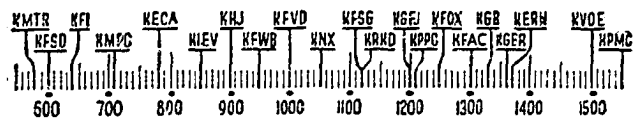

YOUR Radio TODAY

[The information contained in the following schedule is furnished by the stations broadcasting the programs.]

Before 8 a.m.

KMTR—Calif. Theater, 5.
KFI—Gotta Get Up, 7; News, 7:5; Singing Salesman, 7:30; Sam Hay, 7:45.
KMPC—Get Going, 6:45; Volney Jam, 7. 1 hr.
KECA—Musical Clock, 6:30; News, 7:0; Financial, 7:45.
KHJ—Rise & Shine, 6; News, 7:45.
KFWB—Stu. Wilson, 6:30 to 8.
KFVD—Spanish, 6; Jubilee, 7:15.
KNX—Sunrise Salute, 6; News, 7:0; Fletcher Wiley, 7:45.
KRKD—Doug Douglas, 6; Doug Douglas, 6:45; News, 7:45.
KGFJ—Concert, 6; Stocks, 7; Ross Haywood, 7:15; Sports, 7:30.
KFOX—El Despertador, 5; News, 7:3; Musical, 7:40; Prof. Davis, 7:45.
KFAC—Symphonies, 6; Pastor Reynolds, 7; Fred Forrest, 7:30; News, 7:45.
KGER—Farm, 6:05; Melodies, 6:30; A. Grey Lee, 7:15.
KVOE—Yawn Patrol, 7; News, 7:45.