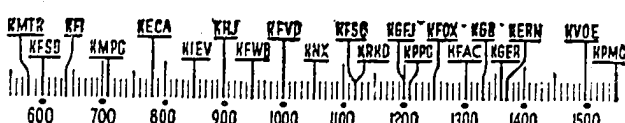

YOUR RADIO Today

[The information contained in the following schedule of radio programs is furnished by the stations broadcasting the programs, and The Times should not be considered responsible for errors in announcements due to failure of stations to advise of daily changes.—Ed.]

CHURCH SERVICES

KMTR—Nat. Message, 8:30 a.m.; Bob Shuler, 8:45 a.m.; St. Brendan Church, 12 noon; Floyd Johnson, 2:30 p.m.
KFI—Church Quarter Hour, 8 a.m.; **KMPC**—Swedish Tabernacle, 8:30 a.m.; First M.E. Church, 11 a.m.; H.M.S. Richards, 6 p.m.;
KECA—Church, 8 a.m.; Catholic Hour, 3 p.m.;
KHJ—Lutheran Hour, 1:30 p.m.; Revival Hour, 5 p.m.;
KFWB—Church, 8 a.m.; Rescue Mission, 8:30 a.m.; Church, 8 p.m.;
KFVD—Spanish, 6 a.m.; Rev. Salas, 8 a.m.; Church of Christ, 8:30 a.m.; **KNX**—Salt Lake Tabernacle, 8:30 a.m.; Church, 9 a.m.;
KFSG—Almee McPherson, 10:30 a.m.; Speaker, 3 p.m.; Evangelistic Service, 7 p.m.; Voice First Nighters, 9:30.
KRKD—Bible School, 7:15 a.m.
KPPC—Presbyterian Church, 9 a.m.; Dr. Woelner, 9:30 a.m.; Dr. Ballard, 7:30 p.m.;
KFOX—Visitor, 10:15 a.m.; St. Luke Church, 11 a.m.; Fireside Church, 4:30 p.m.;
KGFJ—Evangelical Church, 2:15 p.m.; Temple Baptist Church, 5:30 p.m.;
KFAC—Hollywood Country Church, 8 a.m.; Sunday School, 8:45 a.m.; Church, 8 p.m.;
KGER—Bible School, 7:15 a.m.; Baptist Church, 7:45 a.m.; Bible Class, 9:45 a.m.; Rev. Fuller, 11:05 a.m.; Japanese Church, 8:30 p.m.

Before 9 a.m.
KMTR—Calif. Theater, 5; John Brown, 8; Nat. Message, 8:30; Bob Shuler, 8:45.
KFI—Church Quarter Hour, 8; Doc Cusseberry, 8:15; On the Job, 8:30.
KMPC—Symphony, 7; John Brown, 8; Tabernacle, 8:30.
KECA—Music Hall, 8, 1 hr.
KHJ—Comics, 8; Betty Buddy, 8:30; Canary Chorus, 8:45.
KFWB—Country Church, 8; Rescue Mission, 8:30.
KFVD—Spanish Church, 6; Rev. Salas, 8; Church of Christ, 8:30.
KNX—Classics, 7; Church, 8; Tabernacle, 8:30.
KRKD—Music, 7; Bible School, 7:15; News, 7:45; Rev. Squires, 8.
KFOX—El Despertador, 5; Music, 7:30; Community Prog., 7:45; U. Andrew, 8; Music, 8:30.
KFAC—Times Comics, 7:30; Pastor's Family, 8; Music, 8:30.
KGER—Missionary, 7:05; Bible School, 7:15; Sabbath Echoes, 8:30; Kingdom Church, 8:45.
KVOE—Bayruth Music, 8.
KIEV—Italian-American Hr., 9.

9 to 10 a.m.
KMTR—Calif. Theater, 9.
KFI—Music, 9; Glider Launching, 9:30; Health, 9:45.
KMPC—Music, 9; Organ, 9:30.
KECA—Waterloo Junction, 9; Books, 9:30; Variety, 9:45.
KHJ—Voice Prophecy, 9; Don Arto, 9:15; Harp, 9:30; Food for Thought, 9:45; Homer Cook, 9:45.
KFVD—Tabernacle, 9; Songs, 9:30; Choir, 9:45.
KNX—Church, 9; Strings, 9:30.
KRKD—Music, 9, 1 hr.
KFOX—Time When, 9; Margit Hegdud, 9:15; Fortunes, 9:30; Trio, 9:45.
KFAC—Music, 9; Medical, 9:15; Music, 9:30; Mrs. Ballard, 9:45.
KGER—Pentecostal, 9:05; Music, 9:30; Bible Class, 9:45.
KVOE—Organ, 9; True to Life, 9:15.