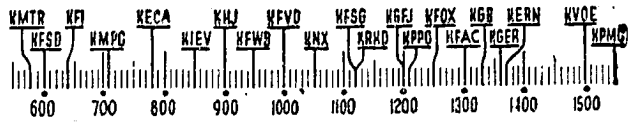

YOUR RADIO Today

[The information contained in the following schedule of radio programs is furnished by the stations broadcasting the programs, and The Times should not be considered responsible for errors in announcements due to failure of stations to advise of daily changes.—Ed.]

CHURCH SERVICES

KMTR—Nat. Message, 8:30 a.m.; Bob Shuler, 8:45 a.m.; St. Brendan Church, 12 noon; Floyd Johnson, 2:30 p.m.
KFI—Church Quarter Hour, 8 a.m.
KMPC—Swedish Tabernacle, 8:30 a.m.; First M.E. Church, 11 a.m.; H.M.S. Richards, 6 p.m.
KECA—Church, 8 a.m.; Catholic Hour, 3 p.m.
KHJ—Lutheran Hour, 1:30 p.m.; Revival Hour, 5 p.m.
KFWB—Church, 8 a.m.; Rescue Mission, 8:30 a.m.; Church, 8 p.m.
KFVD—Spanish, 6 a.m.; Rev. Salas, 8 a.m.; Church of Christ, 8:30 a.m.
KNX—Salt Lake Tabernacle, 8:30 a.m.; Church, 9 a.m.
KFSG—Almee McPherson, 10:30 a.m.; Speaker, 3 p.m.; Evangelical Service, 7 p.m.; Voice First Nighters, 9:30.
KRRD—Bible School, 7:15 a.m.
KMPC—Presbyterian Church, 9 a.m.; Dr. Woelner, 9:30 a.m.; Dr. Ballard, 7:30 p.m.
KFOX—Visitor, 10:15 a.m.; St. Luke Church, 11 a.m.; Fireside Church, 4:30 p.m.
KGFJ—Evangelical Church, 2:15 p.m.; Temple Baptist Church, 3:30 p.m.
KECA—Hollywood Country Church, 8 a.m.; Sunday School, 8:45 a.m.; Church, 8 p.m.
KGER—Bible School, 7:15 a.m.; Baptist Church, 7:45 a.m.; Bible Class, 9:45 a.m.; Rev. Fuller, 11:05 a.m.; Japanese Church, 8:30 p.m.

Before 9 a.m.

KMTR—Calif. Theater, 5; John Brown, 8; Nat. Message, 8:30; Bob Shuler, 8:45.
KFI—Church Quarter Hour, 8; Doctor Casselberry, 8:15; On the Job, 8:30.
KMPC—Symphony, 7; John Brown, 8; Tabernacle, 8:30.
KECA—Music Hall, 8, 1 hr.
KHJ—Comics, 8; Betty, Buddy, 8:30; Canary Chorus, 8:45.
KFWB—Country Church, 8; Rescue Mission, 8:30.
KFVD—Spanish Church, 8; Rev. Salas, 8; Church of Christ, 8:30.
KNX—Classics, 7; Church, 8; Tabernacle, 8:30.
KRRD—Music, 7; Bible School, 7:15; News, 7:45; Rev. Squires, 8.

KFOX—El Despertador, 5; Music, 7:30; Community Prog., 7:45; U. Andrew, 8; Music, 8:30.
KECA—Times Comics, 7:30; Pastor's Family, 8; Music, 8:30.
KGER—Missionary, 7:05; Bible School, 7:15; Sabbath Echoes, 8:30; Kingdom Church, 8:45.
KVQB—Orch., 8; Canary Chorus, 8:45.
KHJ—Italian-American Hr., 9.

9 to 10 a.m.

KMTR—Calif. Theater, 9.
KFI—Music, 9; Symphonette, 9:30.
KMPC—Music, 9; Organ, 9:30.
KECA—Archie Junction, 9; Naval Marine Religious Service, 9:30.
KHJ—Voice Prophecy, 9; Don Arres, 9:15; Harp, 9:30; Food for Thought, 9:45.
KFWB—Mission, 9; Musical, 9:30; Homer Cook, 9:45.
KFVD—Tabernacle, 9; Songs, 9:30; Choir, 9:45.
KNX—Church, 9; Strings, 9:30.
KRRD—Music, 9, 1 hr.
KFOX—Time When, 9; Margit Hegedus, 9:15; Fortunes, 9:30; Trio, 9:45.
KECA—Music, 9; Medical, 9:15; Music, 9:30; Mrs. Ballard, 9:45.
KGER—Pentecostal, 9:05; Music, 9:30; Bible Class, 9:45.
KVQB—Organ, 9; Don Arres, 9:15; Harp, 9:30; Quartet, 9:45.

10 to 11 a.m.