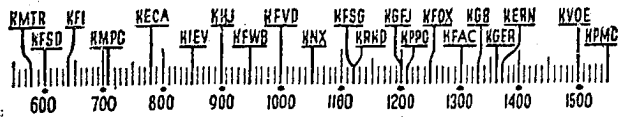

YOUR Radio TODAY

[The information contained in the following schedule is furnished by the stations broadcasting the programs.]

Before 8 a.m.

KMTR—Calif. Theater. 5.
 KFI—"Gotta Get Up." 7: News, 7:15: On Job. 7:30; Eliz. Earl. 7:45.
 KMPC—Get Going. 6:45; Volney James. 7:1 hr.
 KECA—Musical Clock. 6:30; Hr. Headlines. 7:30; Wife Saver. 7:45.
 KHJ—Rise, Shine. 6: News. 7:45.
 KFWD—Stu Wilson. 6. 2 hrs.
 KFSG—Spanish. 6; Jubilee. 7:15.
 KXX—Salute. 6; Happened in Hollywood. 7: News. 7:30; Talk. 7:45.
 KRKD—Doug Douglas. 6; Doug Douglas. 6:45; News. 7:45.
 KGEJ—Concert. 6: News. 7: Choral. 7:15; Sports. 7:30; Rhythm. 7:45.
 KFOX—El Despertador. 6: News. 7:30; Musical. 7:40.
 KFAC—Religion. 6; Pastor Reynolds. 7: Music. 7:30; News. 7:45.
 KGER—Farm. 6:05; Musical Interlude. 6:20; Maurice Johnson. 6:30; Aubrey Lee. 7:15.
 KVOE—Yawn Patrol. 7; News. 7:45.