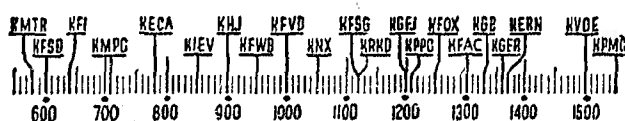

YOUR Radio TODAY

[The information contained in the following schedule is furnished by the stations broadcasting the programs.]

Before 8 a.m.

KMTR—Calif. Theater, 5—3½ hours.
KFI—Gotta Get Up, 7; News, 7:15; Music, 7:30; Organ, 7:45.
KMPG—“Get Going,” 6:45; Volney James, 7, 1 hr.
KPCA—Music Clock, 6:30; Ensemble, 7; Hr. Headlines, 7:30; Wife Saver, 7:45.
KHJ—Rise & Shine, 6; News, 7:45.
KFVD—Stu. Wilson, 6 to 8.
KHJ—Spanish, 6; Jubilee, 7:15.
KNX—Sunrise Salute, 6; Happened in Hollywood, 7; Talk, 7:45.
KRKD—Doug Douglas, 6; Music, 6:15; News, 6:30; Doug Douglas, 6:45; News, 7:45.
KGER—Concert, 6; News, 7; Sports, 7:30.
KFOX—El Despertador, 6; News, 7:30; Musical, 7:40.
KFAC—Symphonies, 6; Pastor Reynolds, 7; News, 7:45.
KGER—Farm, 6:05; Bugle Boys, 6:30; News, 7; Audrey Lee, 7:15.
KVOE—Yawn Patrol, 7; News, 7:45.