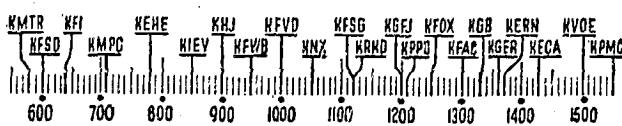

YOUR RADIO Today

[The information contained in the following schedule of radio programs is furnished by the stations broadcasting the programs, and The Times should not be considered responsible for errors in announcements due to failure of stations to advise of daily changes.—Ed.]

Before 8 a.m.

KMTR—Callis Theater. 5.
KFI—Gotta Get Up. 7; News. 7:15; 4 Plus Associates. 7:30; Wife Saver. 7:45.
KMPC—"Get Going." 6:45; Volney James. 7. 1 hr.
KEHE—Musical Clock. 6 to 8.
KHJ—Rise. Shinc. 6.
KFVD—Stu Wilson. 6 to 8.
KFVC—Spanish. 6; Jubilee. 7:15.
KNX—Sunrise Salute. 6; Happened In Hollywood. 7; News. 7:30; Talk. 7:45.
KRRD—Early Riser. 6; News. 6:30.
KGFJ—Concert. 6; News. 7.
KFOK—El Despertador. 6; News. 7:30.
KFAC—Symphonies. 6; Pastor Reynolds. 7; Music. 7:30; News. 7:45.
KGER—Farm. 6:05; Bugle Boy. 6:30; Aubrey Lee. 7:15.
KECA—Ensemble. 7; Financial. 7:30; News. 7:45.
KVOE—Yawn Patrol. 7; News. 7:45.

8 to 9 a.m.

KMTR—Theater. 8; Music. 8:30.
KFI—Renaissance. 8; O'Neills. 8:15; Optometrist. 8:30; News. 8:45.
KMPC—News. 8; Hi Lites. 8:15; Unity Word. 8:30.
KEHE—Hour Headlines. 8; Swing. 8:15; Music. 8:30.
KHJ—Sons Pioneers. 8; Haven Rest. 8:15; Merry. 8:45.
KFWB—Bkfst. Club. 8. 1 hr.
KFVD—Medical. 8:45.
KNX—Nancy Dixon. 8; Nancy James. 8:15; Helen Trent. 8:30; Gal Sunday. 8:45.
KIRD—Goodwill Chapel. 8; Employment. 8:30.
KGFJ—News. 8; Swing It. 8:15; Hits. 8:30.
KFOX—Music. 8; Health. 8:15; Music. 8:30.
KFAC—Music. 8; House McGregor. 8:30; Mildred Lager. 8:45.
KGER—News. 8; Mizpah. 8:15; Rev. Bennington. 8:45.
KECA—Church. 1/4 hr.; 8; Kidoodlers. 8:15; Farm. Home. 8:30.
KVOE—Sons Pioneers. 8; Haven of Rest. 8:15; Orch. 8:45.

9 to 10 a.m.

KMTR—Religious. 9; Treasure Trails. 9:15; Music. 9:30.
KFI—Bridge Club. 9; Virginia Lane. 9:30; Dr. Kate. 9:45.
KMPC—Tunes. 9; Organ. 9:30.
KEHE—Early Edition. 9; Medical. 9:15; Pauline Holden. 9:45.
KHJ—Happy Gang. 9; Montana. 9:30; Happy. 9:30; Organ. 9:45.
KFWB—Bkfst. Club. 9; Voice Friendship. 9:30.
KFVD—Music. 9; News. 9:15; Medical. 9:30; Music. 9:45.
KNX—Goldbergs. 9; "Life Can Be Beautiful." 9:15; Road of Life. 9:30; KFD. Julia Blake. 9:45.
KRRD—Records. 9; Govt. Weather. 9:30; Music. 9:45.
KGFJ—News. 9; Sol Hoopii. 9:15; Vocal. 9:45.
KFOX—Rhythm. 9; Talk. 9:15; Music. 9:45.
KFAC—Morning Inspirations. 9; Medical. 9:15; Women in News. 9:30; Music. 9:45.
KGER—News. 9; Old Paths. 9:15; Swing. 9:45.
KFVC—Agriculture. 9:15; Peables Farm. Church. 9:30; Music. 9:45.
KVOE—Happy Gang. 9; News. 9:30; Hawaiian. 9:45.

10 to 11 a.m.