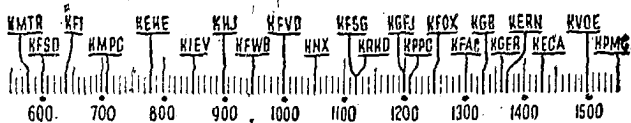

YOUR RADIO Today

The information contained in the following schedule of radio programs is furnished by the stations broadcasting the programs, and The Times should not be considered responsible for errors in announcements due to failure of stations to advise of daily changes.—Ed.]

CHURCH SERVICES

KMTR—Nat. Message, 8:30 a.m.; Bob Shuler, 8:45 a.m.; St. Brendan Church, 12 m.; Floyd Johnson, 2:30 p.m.
KFJ—Church Quarter Hour, 8 a.m.
KMPC—Swedish Tabernacle, 8:30 a.m.; First M.E. Church, 11 a.m.; H.M.S. Richards, 6 p.m.
KEHE—Sun. School, 8 a.m.; Cowboy Church, 5 p.m.; Music, 7:30; Presby. Church, 8 p.m.
KHJ—Lutheran Hour, 1:30 p.m.; Revival Hour, 5 p.m.
KFV—Church, 8 a.m.; Rescue Mission, 8:15 a.m.
KFV—Spanish, 6 a.m.; Rev. Salas, 8 a.m.; Church of Christ, 8:30 a.m.
KNA—Salt Lake Tabernacle, 8:30 a.m.; Church, 9 a.m.
KFSG—Aimee McPherson, 10:30 a.m.; Speaker, 3 p.m.; Evangelistic Service, 7 p.m.; Voice First Nighters, 9:30.
KRRD—Bible School, 7:15.
KGER—Presbyterian Church, 9 a.m.; Dr. Woellner, 9:30 a.m.; Dr. Mullenburg, 7:30 p.m.
KFOX—Visitor, 10:15 a.m.; St. Luke Church, 11 a.m.; Fireside Church, 4:30 p.m.
KGFJ—Evangelical Church, 2:15; Temple Baptist Church, 5:30 p.m.
KFAC—Hollywood Country Church, 8 a.m.; Sunday School, 8:45 a.m.; Church, 8 p.m.
KGER—Bible School, 7:15; Baptist Church, 7:45 a.m.; Bible Class, 9:45 a.m.; Rev. Fuller, 11:05 a.m.; Japanese Church, 8:30 p.m.
KFAC—Church, 8 a.m.; Catholic Hour, 3 p.m.

Before 9 a.m.

KMTR—Calif. Theater, 5; Music, 8; John Brown, 8:15; Nat. Message, 8:30; Bob Shuler, 8:45.
KFJ—Church Quarter Hour, 8; Doctor Cassberry, 8:15; On the Job, 8:30.
KMPC—Symphony, 7; Parade, 8; Tabernacle, 8:30.
KEHE—Music, 7; Sun. School, 8; Music, 8:30.
KHJ—Comics, 8; Betty Buddy, 8:30; Canary Chorus, 8:45.
KFV—Country Church, 8; Rescue Mission, 8:15.
KFV—Spanish Church, 6; Rev. Salas, 8; Church of Christ, 8:30.
KNA—Classes, 7; Church, 8; Tabernacle, 8:30.
KRRD—Spanish-American News, 7; Bible School, 7:15; News, 7:45; Rev. Squires, 8.
KFOX—El Despertador, 5; Music, 7:30; Community Prog., 7:45; U. Andrew, 8; Music, 8:30.
KFAC—Times Comics, 7:30; Pastor's Family, 8; Music, 8:30.
KGER—Missionary, 7:05; Bible School, 7:15; Sabbath Echoes, 8:30; Kingdom Church, 8:45.
KECA—Music Hall, 8. 1 hr.
KVOE—Orch., 8; Canary Chorus, 8:45.

9 to 10 a.m.