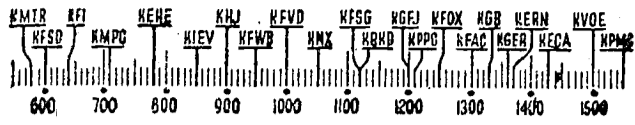

YOUR Radio TODAY

[The information contained in the following schedule is furnished by the stations broadcasting the programs.]

Before 8 a.m.

KFI—Cotta Get Up. 7: News, 7:15
Vacabonds. 7:30; Wife Saver. 7:45
KMPG—"Get Going." 6:45; Voice
James. 7. 1 hr.
KEHE—Musical Clock. 6.
KJLV—Rise & Shine. 6: News. 7:45.
KFWD—Stu Wilson. 6 to 8.
KFVD—Spanish. 6; Jubilee. 7:15.
KNX—Sunrise Salute. 6: News. 7:30
KRRD—7:45
KRRD—Doug Douglas. 6: News. 6:30
Doug Douglas. 6:45; News. 7:45.
KFOX—El Desperador. 5; News. 7:30
Music. 7:45.
KGFJ—Sports. Choir. 7:15; Music. 7:45
KFAC—Religion. 6; Pastor Reynolds. 7
Fred Forrest. 7:30; News. 7:45.
KGER—Farm. 6:05; Purple Mule. 6:30
Aubrey Lee. 7:15.
KCA—Ensemble. 7: Rosie Guitar
7:30; News. 7:45.
KVOE—Yawn Patrol. 7.