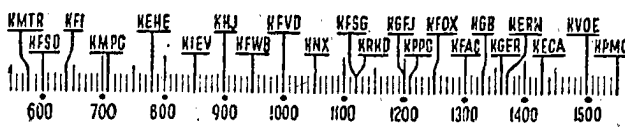

YOUR RADIO Today

[The information contained in the following schedule of radio programs is furnished by the stations broadcasting the programs, and The Times should not be considered responsible for errors in announcements due to failure of stations to advise of daily changes.—Ed.]

Before 8 a.m.

KMTR—Call. Theater, 5.
KFI—Gotta Get Up, 7; News, 7:14; Singing Salesman, 7:30; Ellz, Ear, 7:45.
KMPC—Get Going, 6:45; Volney James, 7:1 hr.
KEHE—Musical Clock, 6.
KHJ—Rise & Shine, 6; News, 7:45.
KFWD—Stu. Wilson, 6:30 to 8.
KFI—Spanish, 6; Jubilee, 7:15.
KXN—Sunrise Salute, 6; News, 7:30; Fletcher Wiley, 7:45.
KRKB—Doug Douglas, 6; Doug Douglas, 6:45; News, 7:45.
KGFJ—Concert, 6; News, 7; Ross Haywood, 7:15; Sports, 7:30.
KFOK—El Desperador, 5; News, 7:30; Musical, 7:40; Prof. Davis, 7:45.
KFAC—Religion, 6; Pastor Reynolds, 7; News, 7:45.
KGER—Farm, 6:05; Melodies, 6:30; Audrey Lee, 7:15.
KECA—Ensemble, 7; Financial, 7:30; News, 7:45.
KVOE—Yawn Patrol, 7; News, 7:45.

8 to 9 a.m.

KMTR—Music, 8:30.
KFI—Romanelli Orch., 8; O'Neills, 8:15; Mhrandy Garden, 8:30; News, 8:45.
KMPC—Sleepwalkers Club, 8; Unltd. Med., 8:30.
KEHE—News, 8; Swing, 8:15; Music, 8:45.
KHJ—Manhatters, 8; Haven of Rest, 8:15; Mirandy, 8:45.
KFWD—Church, 8; Music, 8:30; Day Dreams, 8:45.
KFVD—Jubilee (cont.)
KXN—Nancy Dixon, 8; Nancy James, 8:15; Helen Trent, 8:30; Gal Sunday, 8:45.
KRKB—Goodwill Chapel, 8; Music, 8:30.
KGFJ—News, 8; Quan's Orch., 8:15; Revue, 8:30.
KFOK—Hillbillies, 8; Music, 8:30.
KFAC—Music, 8; House, McGregor, 8:30; Mildred Lager, 8:45.
KGER—Mizpah, 8:15; Music, 8:45.
KECA—Church, 8; Bailey Axton, 8:15; Farm, Home, 8:30.
KVOE—Sons Pioneers, 8; Haven Rest, 8:15; Music, 8:45.

9 to 10 a.m.

KMTR—Religious, 9; Turf Tales, 9:15; Indian Trails, 9:30; Saddle Pals, 9:45.
KFI—Piano, 9; Talk It Over, 9:15; Ricardo, 9:30; Dr. Kate, 9:45.
KMPC—News, 9; Tunes, 9:15; Organ, 9:30.
KEHE—Melody, 9; Medical, 9:15; Tempos, 9:30.
KHJ—Happy Gang, 9; Airliners, 9:30; Home Economics, 9:45.
KFWD—C. Allison, 9; Music, 9:15; Vic Sade, 9:30.
KFVD—Music, 9; News, 9:15; Medical, 9:30; Parade, 9:45.
KXN—Goldbergs, 9; Life Can Be Beautiful, 9:15; Road of Life, 9:30; Mary L. Taylor, 9:45.
KRKB—Merrill Detective, 9; Music, 9:30; Weather, 9:30; Music, 9:45.
KGFJ—News, 9; Swing, 9:15; Young's Orch., 9:30; Nature Talk, 9:45.
KFOK—Rhythm, 9; Talk, 9:15; Music, 9:30; News, 9:45.
KFAC—Meditations, 9; Medical, 9:15; Women's News, 9:30; Music, 9:45.
KGER—Old Paths, 9:15; Rhythm, 9:45.
KECA—Peables Takes Charge, 9:30; County Medical, 9:45.
KVOE—Happy Gang, 9; Monitor News, 9:30; Homemakers, 9:45.

10 to 11 a.m.