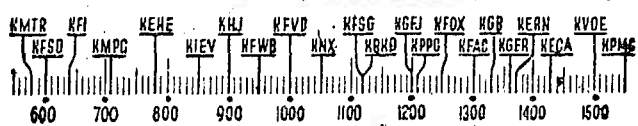

YOUR Radio TODAY

[The information contained in the following schedule is furnished by the stations broadcasting the programs.]

Before 8 a.m.

KMTN—Cath. Theater, 5.
KFI—Gotta Get Up, 7; News, 7:15; On Job, 7:30; Ed. Earl, 7:45.
KMPC—Get Going, 6:45; Volney James, 7:15.
KEHE—Musical Clock, 6 to 8.
KHJ—Eise, Shine, 6; News, 7:45.
KFVW—Stu Wilson, 6, 2 hrs.
KFVD—Spanish, 6; Jubilee, 7:15.
KXN—Salute, 6; Happened in Hollywood, 7; News, 7:30; Talk, 7:45.
KRRD—Doug Douglas, 6; Doug Douglas, 6:45; News, 7:45.
KGFJ—Concert, 6; News, 7; Chora, 7:15; Sports, 7:30; Rhythm, 7:45.
KFOX—El Desperado, 6; News, 7:30; Musical, 7:40; Exercises, 7:45.
KFAC—Religion, 6; Pastor Reynolds, 7:45.
KGER—Farm, 6:05; Musical Interlude, 6:20; Maurice Johnson, 6:30; Aubrey Lee, 7:15.
KECA—Ensemble, 7; Financial, 7:30; News, 7:45.
KVOE—Yawn Patrol, 7; News, 7:45.