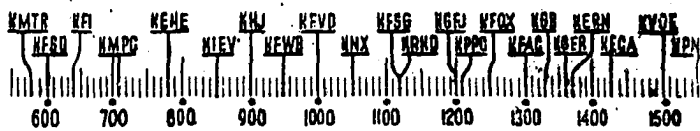

YOUR RADIO Today

[The information contained in the following schedule of radio programs is furnished by the stations broadcasting the programs, and The Times should not be considered responsible for errors in announcements due to failure of stations to advise of daily changes.—Ed.]

Before 8 a.m.

KFI—Gotta Get Up, 7: News, 7:15; Talk, 7:30; Radio Review, 7:45.
KMPC—"Get Going," 6:45; Volney James, 7, 1 hr.
KEHE—Musical Clock, 6.
KHJ—Rise & Shine, 6; News, 7:45.
KFWD—Stu Wilson, 6 to 8.
KFWD—Spanish, 6; Jubilee, 7:15.
KNX—Sunrise Salute, 6; News, 7:30; Songfellow, 7:45.
KRKD—Doug Douglas, 6; News, 6:30; Doug Douglas, 6:45; News, 7:45.
KFOJ—El Despertador, 6; News, 7:30.
KGFJ—Sports: Choir, 7:15; Music, 7:45.
KFAC—Religion, 6; Pastor Reynolds, 7; Music, 7:30; News, 7:45.
KGER—Farm, 6:05; Purple Mule, 6:30; Aubrey Lea, 7:15.
KECA—Story of Mo., 7; Josh Higgins, 7:15; Financial, 7:30; News, 7:45.
KVOE—Yawn Patrol, 7.

KFAC—Serenade, 10; Gothic Tower, 10:45.
KGER—News, 10; Music, 10:15; Club Society, 10:45.
KECA—Farm, Home, 10; Agriculture, 10:15; Babies Takes Charge, 10:30.
KVOE—Happy Gang, 10; Orange County, 10:15; Orch., 10:30; Garden, 10:45.

11 a.m. to 12 Noon

KMTR—Christian Science Monitor News, 11; Music, 11:30; Dick Ross, 11:45.
KFI—Betty, Bob, 11; Grbm Daughter, 11:15; Valiant Lady, 11:30; Myrna, 11:45.
KEHE—Dr. Robot, 11; Varieties, 11:30.
KHJ—Songsongshoppers, 11; Rhythm, 11:30.
KHJ—Air School, 11; Eddie Albright, 11:30; Montana Meachy, 11:45.
KFWD—Bridge Prog., 11; Victor Lira, 11:30.
KFI—News, 11; Music, 11:15; Show, 11:45.
KNX—Big Sister, 11; Aunt Jenn, 11:15; River Boy, 11:30; Choir, 11:30.
KRKD—Paddock Flashes, 11; Records, 11:15; News, 11:30; Solitude, 11:45.
KGFJ—News, 11; Rhythm, 11:30.
KFOJ—Variety, 11; News, 11:30; Rhythms, 11:40.
KFAC—Man on Street, 11; Beauty Council, 11:45.
KGER—News, 11; Cheerful Earful, 11:30; Saddle Tramps, 11:45.
KECA—Science, 11; Variety, 11:30; Markets, 11:45.
KVOE—Nation School, 11; Eddie Albright, 11:30; Tunes, 11:45.

KECA—Virginia Fiohri, 5; News, 5:15; Parola Talk, 5:30; Martin Music, 5:45.
KVOE—Tunes, 5; Johnny Murray, 5:15; "Mutiny on Seas," 5:30; Orphan Annie, 5:45.

6 to 7 p.m.