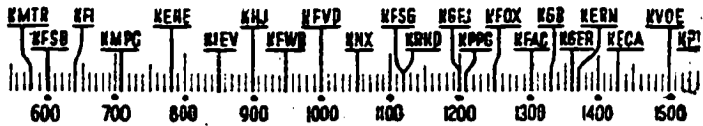

YOUR RADIO Today

[The information contained in the following schedule of radio programs is furnished by the stations broadcasting the programs, and The Times should not be considered responsible for errors in announcements due to failure of stations to advise of daily changes.—Ed.]

Before 9 a.m.

KMTR—Calif. Theater, 5; Anthony Zeoli, 8; Nat. Message, 8:30; Bot Shuler, 8:45.
KFI—Guitar, 8; Chlmney House, 8:15; Melody, 8:30.
KMPC—Memories, 7; Organ, 7:30; Christian Businessmen, 8; Tabernacle, 8:30.
KEHE—Music, 7; Sun. School, 8; Everyman's Church, 8:30.
KHJ—Comics, 8; Baritone, 8:30; Canary Chorus, 8:45.
KFWB—Church, 8; Union Rescue Mission, 8:30.
KFWD—Spanish Church, 6; Rev. Salas, 8; Church of Christ, 8:30.
KXJ—Classics, 7; Church, 8; Major Bowes, 8:30.
KRKD—Music, 7; Rev. Squires, 7:15; News, 7:45; Records, 8.
KFOA—El Despertador, 5; Music, 7:30; Community Prog., 7:45; C. Andrew, 8; Music, 8:30.
KFAC—Times Comics, 7:30; Music, 8:30; Sun. School, 8:45.
KGER—Missionary, 7:05; Sabbath School, 8:30.
KECA—Church, 8; Neighbor Nell, 8:15; Southern Airs, 8:30.
KVOE—Organ, 8; Reviewing Stand, 8:15; Trio, 8:30; Canaries, 8:45.

9 to 10 a.m.

KMTR—Calif. Theater, 9.
KFI—Dr. Casselberry, 9; Music, 9:15; Round Table, 9:30.
KMPC—Music, 9; John McSoud, 9:45.
KEHE—Everyman's Church, 9; P. Gardner, 9:30.
KHJ—Choir, 9; Organ, 9:15; Lamp lighter, 9:30; Food for Thought, 9:45.
KFWB—Mission, 9; Over Garden Fence, 9:30; Music, 9:45.
KFWD—Tabernacle, 9; Music, 9:30.
KXJ—Major Bowes, 9; Salt Lake Tabernacle, 9:30.
KRKD—Music, 9, 1 hr.
KFOA—Time When, 9; Margit Hegedus, 9:15; Fortunes, 9:30; Trio, 9:45.
KFAC—Music, 9; Dr. McCoy, 9:15; 3-Quarter Time, 9:30; Mrs. Ballard, 9:45.
KGER—Pentecostal, 9:05; Music, 9:30; Bible Class, 9:45.
KECA—Radio City Music, 9, 1 hr.
KVOE—Organ, 9; Lamp lighter, 9:30; American Wildlife, 9:45.

10 to 11 a.m.

KMTR—Madam Reinhardt Hour, 10.
KFI—Health, 10; Meditation, 10:15.
KMPC—Waltz, 10; Enchantment, 10:30.
KEHE—Swing Music, 3 hrs., 10.
KHJ—Summer Prindle, 10; Highways Romance, 10:15; Personal Advisor, 10:30.
KFWB—Musical, 10, 1 hr.
KFWD—Music, 10; "Monkey Land," 10:30.
KXJ—Church, 10; World Fair Salute, 10:30.
KRKD—Music, 10, 1 hr.
KFSG—Worship Service, 10:30.
KFOA—Visitor, 10:15; Choir, 10:45.
KGFJ—Harry Bluestone, 10; Orch., 10:30; Sammy Limer, 10:45.
KFAC—Don Otis Music, 10, 1 hr.
KGER—News, 10; Bible Class, 10:05 "Am.," 10:45.
KECA—Great Plays, 10, 1 hr.
KVOE—Piano, 10; Hiway Romance, 10:15; Nation's Salute, 10:30.

11 a.m. to 12 Noon