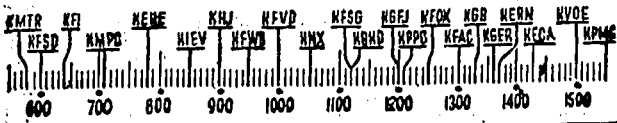

YOUR Radio TODAY

[The information contained in the following schedule of radio programs is furnished by the stations broadcasting the programs, and The Times should not be considered responsible for errors in announcements due to failure of stations to advise of daily changes.—Ed.]

Before 8 a.m.

KMTR—Calif. Theater, 5.
KFI—Off Record, 7: News, 7:15 Music Newsy, 7:30; Radio Review, Bernie Smith, 7:45.
KMPD—“Get Going,” 6:45; Volney James, 7:1 hr.
KHEB—Musical Clock, 6.
KHJ—Rise & Shine, 6; News, 7:45.
KFWB—Stu. Wilson, 6.
KFVD—Spanish, 6; Jubilee, 7:15.
KNN—Sunrise Salute, 6:15; News, 7:30; Sunrise Salute, 7:45.
KHRD—Doug Douglas, 6; Doug Douglas, 6:45; News, 7:45.
KFOX—El Despertador, 6; News, 7:30; Music, 7:45.
KFAC—Religion, 6; Hymns, 6:45; Pastor Reynolds, 7; News, 7:45.
KGER—Farm, 6:05; Maurice Johnson, 6:30; Aubrey Lee, 6:45.
KECA—Ranch Boys, 7; Farm Institute, 7:15; Swing, 7:30; Child Grows Up, 7:45.
KECA—Ranch Boys, 7; Amanda Snow,

2 to 3 p.m.

KMTR—Race Results, 2; Gustav Friedrich, 2:45.
KFI—First Congress Oddities, 2; Youth Meets Govt., 2:15.
KMPD—Music, 2; Home Talk, 2:30; News, 2:45.
KHEB—Stanley Orch., 2; Tunes, 2:30.
KHJ—Cavalcade Transportal., 2; Youth Drama, 2:30.
KFWB—Dance, 2, 1 hr.
KFVD—Music, 2; Woody Guitars, 2:15; Salvation Army, 2:45.
KNN—“What Price America?” 2; Jack Marshall, 2:30; Fed. Housing, 2:45.
KHRD—Cafe, 2:15; Music, 2:30.
KFOX—Church Songs, 2; Rolly Wray, 2:15; Philosopher, 2:30.
KFAC—D.A.R., 2; Music, 2:30.
KGER—D.A.R., 2; Concert, 2:30.
KECA—Concert, 2; Classics, 2:30.
KVOE—Cavalcade Transportal., 2; Youth Drama, 2:30.

8 to 9 a.m.

KMTR—Talk, 8:30; Music, 8:45.
KFI—Glen Hurlburt, 8; News, 8:15; Remember, 8:30.
KMPD—Unity Word, 8; Parade, 8:15; Vocal, 8:30; Patriotic Airs, 8:45.
KHEB—News, 8; Early Edition, 8:15; Music, 8:30; Saddle Pals, 8:45.
KHJ—Oberlin Music, 8; Army Band, 8:30; Mirandy, 8:45.
KFWB—Music, 8; Day Dreams, 8:45.
KFVD—Jubilee (cont.)
KNN—Cincinnati Music, 8, 1 hr.
KHRD—Music, 8, 1 hr.
KFOX—Cowboys, 8; Mirandy, 8:30; Ads, 8:45.
KFAC—Church, 8; Mirandy, 8:30; Golden Rule, 8:45.
KGER—Potpourri, 8; Mizpah, 8:15; Music, 8:45.
KECA—Church, 8; Music, 8:15; Our Day, 8:30.
KVOE—Melodies, 8; Army Band, 8:30.

3 to 4 p.m.

KMTR—Race Results, 3; Music, 3:15; Memories, 3:30; Afternoon Melodies, 3:45.
KFI—Kindergarten, 3; Swing, 3:30; Religion News, 3:45.
KMPD—Home Talk, 3; Boy Scouts, 3:15; Music, 3:45.
KHEB—News, 3; Dansant, 3:15.
KHJ—Crosby Orch., 3; Landers Orch., 3:30.
KFWB—Dance, 3, 1 hr.
KFVD—News, 3; Music, 3:15; Wax, 3:30.
KNN—Democracy Foundations, 3; Americans at Work, 3:30.
KHRD—Music, 3; American Legion, 3:30.
KFOX—News, Outlaws, 3:30; Jungle Jim, 3:45.
KFAC—Music, 3:30; News, 3:45.
KGER—Music, 3, 1 hr.
KECA—News, 3; Melody, 3:30.
KECA—Revue, 3; Renfrew of Mounted, 3:30.
KVOE—Orch., 3; Band, 3:30.

9 to 10 a.m.