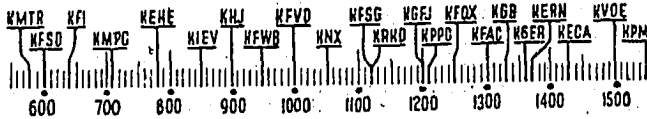

YOUR RADIO Today

[The information contained in the following schedule of radio programs is furnished by the stations broadcasting the programs, and The Times should not be considered responsible for errors in announcements due to failure of stations to advise of daily changes.—Ed.]

CHURCH SERVICES

KMTR—Nat. Message, 8:30 a.m.; Bob Shuler, 8:45 a.m.; St. Brendan Church, 12 m.; Floyd Johnson, 2:30 p.m.
KMPG—Swedish Tabernacle, 8:30 a.m.; First M.E. Church, 11 a.m.; I.M.S. Richards, 6 p.m.
KEHE—Sun. School, 8 a.m.; Cowboy Church, 5 p.m.; Presby. Church, 8 p.m.
KHL—Lutheran Hour, 1:30 p.m.; Revival Hour, 6 p.m.
KFWB—Union Rescue Mission, 8:30; Methodist Church, 10:15 a.m.; Church Federation, 5 p.m.
KFVJ—Spanish, 6 a.m.; Rev. Salas, 8 a.m.; Church of Christ, 8:30 a.m.
KXN—Church, 8 a.m.; Sali Luke Tabernacle, 9:30 a.m.; Church, 10 a.m.
KFSG—Ahee McPherson, 10:30 a.m.; Spunker, 3 p.m.; Evangelistic Service, 7 p.m.; Voice First Nighters, 9:30.
KRKO—Rev. Squires, 7:15 a.m.
KPPC—Presbyterian Church, 9 a.m.; Dr. Woelcher, 9:30 a.m.; Dr. Payne, 11 a.m.; Pasadena Congregational, 7; Dr. Phillips, 7:30.
KFOV—Vishor, 10:15 a.m.; St. Luke Church, 11 a.m.; Fireside Church, 4:30 p.m.; Christian Science, 2 p.m.
KGFJ—Temple Baptist Church, 5:30 p.m.
KFAC—Hollywood Country Church, 8 a.m.; Sun. School, 8:45 a.m.; Wilshire Christian Church, 6:15 p.m.; Christian Science, 5 p.m.; Dr. Talbot, 8 p.m.; Spiritual Assembly, 9 p.m.
KGER—Baptist Church, 7:45 a.m.; Bible Class, 9:45 a.m.; Rev. Fuller, 11:05 a.m.; Japanese Church, 8:30 p.m.
KECA—Church, 8 a.m.; Catholic Hour, 3 p.m.

Before 9 a.m.

KMTR—Calif. Theater, 5; Anthony Zeoli, 8; Nat. Message, 8:30; Bob Shuler, 8:45.
KFI—Guitar, 8; Chimney House, 8:15; Melody, 8:30.
KMPG—Memories, 7; Music, 7:30; Christian Businessmen's Association, 8:00.
KEHE—Music, 7; Sun. School, 8; Hymns, 8:30.
KHL—Comics, 8; As You Like It, 8:30; Minor Sherry, 8:45.
KFWB—Church, 8; Union Rescue Mission, 8:30.
KFVJ—Spanish Church, 6; Rev. Salas, 8; Church of Christ, 8:30.
KXN—Classics, 7; Church, 8; Major Bowes, 8:30.
KRKO—Music, 7; Rev. Squires, 7:15; News, 7:45; Records, 8.
KFOV—Isi Desperador, 5; Music, 7:30; Community Prog., 7:45; U. Andrew, 8; Music, 8:30.
KFAC—Times Comics, 7:30; Music, 8:30; Sun. School, 8:45.
KGER—Pentecost, 7:30; Gospel, 8:30.
KECA—Church, 8; Neighbor Nell, 8:15; Southern Aids, 8:30.
KVOE—Organ, 8; Reviewing Stand, 8:15; Trio, 8:30; Canaries, 8:45.

9 to 10 a.m.