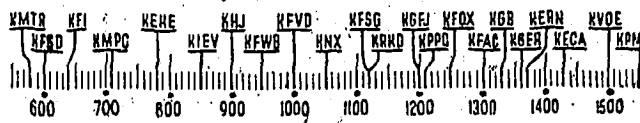

RADIO

YOUR RADIO Today

[The information contained in the following schedule of radio programs is furnished by the stations broadcasting the programs, and The Times should not be considered responsible for errors in announcements due to failure of stations to advise of daily changes.—Ed.]

CHURCH SERVICES

KMTR—Nat. Message, 8:30 a.m.; Bob Shuler, 8:45 a.m.; St. Brendan Church, 12 m.; Floyd Johnson, 2:30 p.m.; Martin L. Thomas, 5 p.m.
KMPC—Swedish Tabernacle, 8:30 a.m.; First M.E. Church, 11 a.m.; H.M.S. Richards, 6 p.m.
KEHE—Sun. School, 8 a.m.; Cowboy Church, 6 p.m.; Presby. Church, 8 p.m.
KHJ—Lutheran Hour, 1:30 p.m.; Revival Hour, 8 p.m.
KFWB—Methodist Church, 10:15 a.m.; Church Federation, 5 p.m.
KFVD—Spanish, 6 a.m.; Rev. Salas, 8 a.m.; Church of Christ, 9:30 a.m.
KNN—Church, 8 a.m.; Salt Lake Tabernacle, 9:30 a.m.; Church, 10 a.m.
KFSG—Aimee McPherson, 10:30 a.m.; F. B. Johnson, 3 p.m.; Evangelistic Service, 7 p.m.; Hour of Gospel, 11 p.m.
KPF—Rev. Squires, 7:15 a.m.
KPFC—Presbyterian Church, 9 a.m.; Dr. Woellner, 9:30 a.m.; Dr. Freeman, 11 a.m.; Pasadena Congregational, 7:30 p.m.
KFOJ—Visitor, 10:15 a.m.; St. Luke Church, 11 a.m.; Firstside Church, 4:30 p.m.; Christian Science, 2 p.m.
KGER—Temple Baptist Church, 5:30 p.m.
KFAC—Hollywood Country Church, 8 a.m.; Sun. School, 8:45 a.m.; Wilshire Christian Church, 6:15 p.m.; Christian Science, 5 p.m.; Dr. Talbot, 8 p.m.; Spiritual Assembly, 9 p.m.
KGEH—Baptist Church, 7:45 a.m.; Bible Class, 9:45 a.m.; Rev. Fuller, 11:05 a.m.; Japanese Church, 8:30 p.m.
KECA—Church, 8 a.m.; Catholic Hour, 3 p.m.

Before 9 a.m.

KMTR—Call. Theater, 5; Anthony Zeoli, 8:30; Nat. Message, 8:30; Bob Shuler, 8:45.
KFI—Guitar, 8; Chimney House, 8:15; Melody, 8:30.
KMPC—Memories, 7; Music, 7:30; Christian Businessmen, 8; Tabernacle, 8:30.
KEHE—Music, 7; Sun. School, 8; Hymns, 8:30.
KHJ—Comics, 8; Raoul Nadeau, 8:30; Food for Thought, 8:45.
KFWB—Country Church, 8; Union Rescue Mission, 8:30.
KFVD—Spanish Church, 6; Rev. Salas, 8; Church of Christ, 8:30.
KNN—Classics, 7; Church, 8; Major Bowes, 8:30.
KRKB—Music, 7; Rev. Squires, 7:15; News, 7:45; Records, 8.
KFOJ—El Despertador, 5; Music, 7:30; Community Prog., 7:45; U. Andrew, 8; Music, 8:30.
KFAC—Times Comics, 7:30; Mirandy, 8:30; Sun. School, 8:45.
KGER—Missionary, 7:05; Gospel, 8:30.
KECA—Church, 8; Neighbor Nell, 8:15; Southern Airs, 8:30.
KVOE—Organ, 8; Reviewing Stand, 8:15; Trio, 8:30; Canaries, 8:45.

9 to 10 a.m.