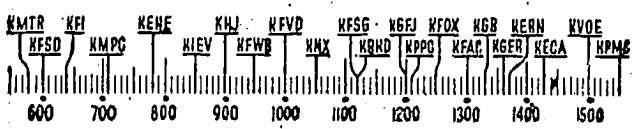

YOUR Radio TODAY

[The information contained in the following schedule of radio programs is furnished by the stations broadcasting the programs, and The Times should not be considered responsible for errors in announcements due to failure of stations to advise of daily changes.—Ed.]

Before 8 a.m.

KMTR—Call. Theater. 5.
KFI—Off Record. 7: News. 7:15: Mus News. 7:30: Radio Review. Bern Smith. 7:45.
KMPC—Morning Express. 7: Rhythm. 7:30.
KEHE—Musical Clock. 6.
KJLJ—Rise & Shine. 6: News. 7:45.
KFWB—Sun. Wilson. 6:30 to 8.
KFVD—Spanish. 6: Jubilee. 7:15.
KNN—Sunrise Salute. 6: News. 7:30: Sunrise Salute. 7:45.
KRND—Doug Douglas. 6: Rev. Johnston. 6:15: Doug Douglas. 6:45: News. 7:45.
KGFJ—Concert. 6: News. 7: Sport. 7:30.
KFOX—El Despertador. 5: News. 7:30: Musical. 7:10: Just About Time. 7:45.
KFAC—Evangalistic. 6: Pastor Reynolds. 7: News. 7:15.
KGER—5:05: Melodies. 6:30: Aubrey Lee. 7:15.
KECA—Story of Mo. 7: Financial. 7:30: News. 7:45.
KVOE—Yawn Patrol. 7: News. 7:45.

KMPC—Senate Questions. 2: Treasury Island. 2:15: Music. 2:30.
KEHE—Listen Ladies. 2: Organ. 2:3: Tunes. 2:45.
KJLJ—Organ. 2: Johnsons. 2:15: Webb Orch. 2:30: Monaco Orch. 2:45.
KFWB—Dr. Reynolds. 2: Guidin Light. 2:15: Sound Track. 2:30.
KFVD—Hawaiian. 2: Woody. Guita. 2:15.
KNN—House Rep. Questions. 2: Let Pretend. 2:15: Kitty Keene. 2:45:
KRND—Ma. 2: Henry Orch. 2:1: Hawaiians. 2:45.
KGFJ—News. 2: Civic. 2:15: Concert. 2:30: Strings. 2:45.
KFOX—Christian Science. 2: Philosopher. 2:30.
KFAC—U.S.C. Prog. 2: Famous Voice. 2:15: Band. 2:30.
KGER—Geo. Strange. 2: Clyde Cool. 2:15: L. B. Munie. Band. 2:30.
KECA—Classics. 2: 1 hr.
KVOE—Fed. Music. 2: Johnson Family. 2:15: Concert. 2:30: Ensemble. 2:45.

8 to 9 a.m.

KMTR—Get Happy. 8:30: Turf Blu Bloods. 8:45.
KFI—Ted White. 8: Ensemble. 8:15: News. 8:30: David Harum. 8:45.
KMPC—Unity Word. 8: News. 8:15: Tunes. 8:45.
KEHE—News. 8: Early Edition. 8:15: Music Mirror. 8:30.
KJLJ—Clipper. 8: Haven of Rest. 8:30
KFWB—Music. 8. 1 hr.
KFVD—Jubilee (cont.).
KNN—My Turn Now. 8: Captivators. 8:15: Quartet. 8:30: Sally of Star. 8:45.
KRND—Music. 8. 1 hr.
KGFJ—News. 8: Quan's Orch. 8:15: Revue. 8:30.
KFOX—Mutiny on Seas. 8: Health. 8:30: Ads. 8:45.
KFAC—Church. 8: Mirandy. 8:30: Mildred Lager. 8:45.
KGER—Alzaph. 8:15: Music. 8:45.
KECA—Church. 8: Virginia Lane. 8:15: Paul Page. 8:30: Originalities. 8:45.
KVOE—Clipper. 8: Haven of Rest. 8:30.

3 to 4 p.m.