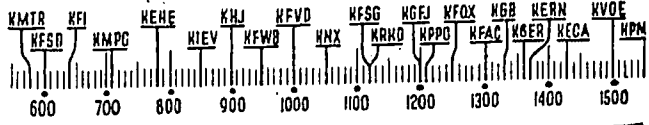

RADIO

YOUR RADIO Today

[The information contained in the following schedule of radio programs is furnished by the stations broadcasting the programs, and The Times should not be considered responsible for errors in announcements due to failure of stations to advise of daily changes.—Ed.]

CHURCH SERVICES

KMTR—Nat. Message, 8:30 a.m.; Bob Shuler, 8:45 a.m.; St. Brendan Church, 12 m.; Floyd Johnson, 2:30 p.m.; Martin L. Thomas, 5 p.m.
KMPG—Swedish Tabernacle, 8:30 a.m.; First M.E. Church, 11 a.m.; H.M.S. Richards, 6 p.m.
KEHE—Sun. School, 8 a.m.; Cowboy Church, 5 p.m.; Presby. Church, 8 p.m.
KHJ—Lutheran Hour, 1:30 p.m.; Revival Hour, 9 p.m.
KFWB—Methodist Church, 10:15 a.m.; Church Federation, 5 p.m.
KFVD—Spanish, 6 a.m.; Rev. Salas, 8 a.m.; Church of Christ, 8:30 a.m.
KNX—Church, 8 a.m.; Salt Lake Tabernacle, 9:30 a.m.; Church, 10 a.m.
KFSG—Alice McPherson, 10:30 a.m.; F. B. Johnson, 3 p.m.; Evangelistic Service, 7 p.m.; Hour of Gospel, 11 p.m.
KHKD—Rev. Squires, 7:15 a.m.
KHJ—Presbyterian Church, 9 a.m.; Dr. Woellner, 9:30 a.m.; Dr. Freeman, 11 a.m.; Pasadena Congregational, 7:30 p.m.
KFOX—Visitor, 10:15 a.m.; St. Luke Church, 11 a.m.; Fireside Church, 4:30 p.m.; Christian Science, 8 p.m.
KGEJ—Temple Baptist Church, 5:30 p.m.
KFAC—Hollywood Country Church, 8 a.m.; Sun. School, 8:15 a.m.; Wilshire Christian Church, 8:15 p.m.; Dr. Talbot, 8 p.m.
KHJ—Baptist Church, 7:15 a.m.; Bible Class, 9:45 a.m.; Rev. Fuller, 11:05 a.m.; Japanese Church, 8:30 p.m.
KECA—Church, 8 a.m.; Catholic Hour, 3 p.m.

KFAC—Music, 9; Dr. McCoy, 9:15; 3-Quarter Time, 9:30; Mrs. Ballard, 9:45.
KGEJ—Pentecostal, 9:05; Music, 9:30; Bible Class, 9:45.
KHJ—Radio City Music, 9, 1 hr.
KVOE—Choir, 9; Organ, 9:15; Lamp-lighter, 9:30; American Wildlife, 9:45.

10 to 11 a.m.

KMTR—Fanny Bluehart Hour, 10.
KFI—Health, 10; Travelogue, 10:15; Switzerland World Fair Salute, 10:30.
KMPG—Waltz, 10; Enchantment, 10:30.
KHJ—Symphony, 10, 1 hr.
KHJ—Sunner Prindle, 10; Highway Romance, 10:15; Switzerland World Fair Salute, 10:30.
KFWB—Waltz, 10; Church, 10:15.
KFVD—World on Air, 10; Music, 10:15; Switzerland World Fair Salute, 10:30.
KRRD—Music, 10, 1 hr.
KFSG—Worship Service, 10:30.
KFOX—Visitor, 10:15; Choir, 10:45.
KGEJ—Harry Bluestone, 10; Orch., 10:30; Sammie Luer, 10:45.
KGER—News, 10; Bible Class, 10:05; "I Am," 10:45.
KECA—Nick Harris, 10; Garden, 10:15; Music, 10:30; Book Looks, 10:45.
KVOE—Piano, 10; Highway Romance, 10:15; Nation's Salute, 10:30.

11 a.m. to 12 Noon