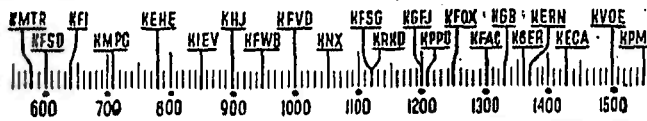

YOUR RADIO Today

[The information contained in the following schedule of radio programs is furnished by the stations broadcasting the programs, and The Times should not be considered responsible for errors in announcements due to failure of stations to advise of daily changes.—Ed.]

Before 8 a.m.

KMTR—Calif. Theater, 5.
KFI—OF Record, 7; News, 7:15; Music Newsy, 7:30; Radio Review, Bernie Smith, 7:45.
KMPC—Rhythm, 6:45 to 8 a.m.
KEHE—Musical Clock, 6 to 8.
KHJ—Rise, Shine, G; News, 7:45.
KFV—Su Wilson, 6 to 8 hrs.
KFV—Spanish, 6; Jubilee, 7:15.
KXN—Salute, 6; News, 7:30; Sunrise Salute, 7:45.
KRKD—Doug Douglas, 6; Rev. John, 6:15; Doug Douglas, 6:45; News, 7:45.
KGFJ—Concert, 6; News, 7; Choir, 7:15; Sports, 7:30.
KFOX—El Deportador, 6; News, 7:30; Musical, 7:40; About Time, 7:45.
KFAC—Pastor Reynolds, 7; Music, 7:30; News, 7:45.
KGER—Farm, 6:05; Musical Interlude, 6:20; Maurice Johnson, 6:30; Aubrey, 6:45.
KECA—Story of Mo., 7; Josh Higgins, 7:15; Financial, 7:30; News, 7:45.
KVOE—Yawn Patrol, 7; News, 7:45.

8 to 9 a.m.

KMTR—Requests, 8:30; Music, 8:45.
KFI—Ted White, 8; On the Job, 8:15; News, 8:30; Optimism Optometric, 8:45.
KMPC—Unity Word, 8; News, 8:15; Local, 8:30; Dr. Harry Davis, 8:45.
KEHE—News, 8; Early Edition, 8:15; Music, 8:30.
KHJ—Clipper, 8; Haven of Rest, 8:30.
KFV—Melodies, 8, 1 hr.
KFV—Jubilee (cont.) Dr. Reynolds, 8:15.
KXN—Fret FINDER, 8; Elton Boys, 8:15; Russell Brown, 8:30; Sally of Star, 8:45.
KRKD—Music, 8; Employment, 8:30.
KFOX—Petite Musicale, 8; Music, 8:15; Health, 8:30; Ads, 8:45.
KFAC—Music, 8, 1 hr.
KGER—Kuffe Goofer, 8; Mizpah, 8:15; Problem Hour, 8:45.
KECA—Church, 8; Virginia Lane, 8:15; Vagabonds, 8:30; Originalities, 8:45.
KVOE—Clipper, 8; Rest Haven, 8:30.

9 to 10 a.m.

KMTR—Music, 9; Music, 9:15; Oscar Lowry, 9:30.
KFI—Dan Harding Wife, 9; O'Neill, 9:15; Bridge Club, 9:30.
KXN—Swing, 9; Dr. Reynolds, 9:15; Clifford Clinton, 9:30; Music, 9:45.
KHJ—Jean Abby, 9; Hometown, 9:15; Norma Young, 9:30.
KFV—Concert, 9; Dr. Reynolds, 9:15; Kitty Keene, 9:30; News, 9:45.
KFOX—Jubilee, 9; News, 9:15; Dr. Richardson, 9:30; Music, 9:45.
KXN—Mary M. McBride, 9; Nancy James, 9:15; Helen Trent, 9:30; Gay Sunday, 9:45.
KRKD—Records, 9; Govt. Weather Bureau, 9:30; Records, 9:40.
KFOX—Melody, 9; Health Talk, 9:15; Music, 9:30; News, 9:45.
KFAC—Meditation, 9; Dr. McCoy, 9:15; Musical, 9:30; Women in News, 9:45.
KECA—News, 9; 4 Showmen, 9:15; Farm, Home, 9:30.
KVOE—Katz on Keys, 9; Home Town, 9:15; News, 9:30; Trio, 9:45.

10 to 11 a.m.