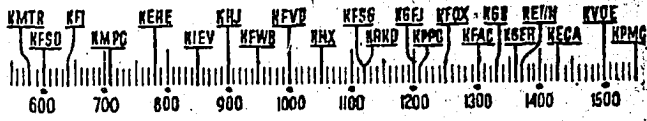

RADIO

YOUR RADIO Today

[The information contained in the following schedule of radio programs is furnished by the stations broadcasting the programs, and The Times should not be considered responsible for errors in announcements due to failure of stations to advise of daily changes.—Ed.]

CHURCH SERVICES

KMTR—Nat. Message, 8:30 a.m.; Bob Shuler, 8:45 a.m.; St. Brendan Church, 12 m.; Floyd Johnson, 2:30 p.m.; Martin L. Thomas, 5 p.m.
KMPC—Swedish Tabernacle, 8:30 a.m.; First M.E. Church, 11 a.m.; I.M.S. Richards, 8 p.m.
KEHE—Sun. School, 8 a.m.; Cowboy Church, 5 p.m.; Presby. Church, 8 p.m.
KHL—Lutheran Laymen, 1:30 p.m.; Revival Hour, 6 p.m.
KFWB—Methodist Church, 10:15 a.m.; Church Federation, 4:30 p.m.
KFV—Spanish, 6 a.m.; Rev. Salas, 8 a.m.; Church of Christ, 8:30 a.m.
KNN—Church, 8 a.m.; Salt Lake Tabernacle, 9:30 a.m.; Church, 10 a.m.
KFAC—Almice McPherson, 10:30 a.m.; P. B. Johnson, 3 p.m.; Evangelistic Service, 7 p.m.; Hour of Gospel, 11 p.m.
KRKD—Rev. Squires, 7:15 a.m.
KPFJ—Presbyterian Church, 9 a.m.; Dr. Woelner, 9:30 a.m.; Dr. Freeman, 11 a.m.; Pasadena Congregational, 7 p.m.
KFOX—Visitor, 10:15 a.m.; St. Luke Church, 11 a.m.; Fireside Church, 4:30 p.m.; Christian Science, 8 p.m.
KFJ—Temple Baptist Church, 5:30 p.m.
KFAC—Hollywood Country Church, 5 a.m.; Sun. School, 8:45 a.m.; Wilshire Christian Church, 8:15 p.m.; Dr. Talbot, 8 p.m.
KGER—Baptist Church, 7:45 a.m.; Bible Class, 9:45 a.m.; Rev. Fuller, 11:05 a.m.; Japanese Church, 8:30 p.m.
KFCA—Church, 8 a.m.; Catholic Hour, 3 p.m.

Before 9 a.m.

KMTR—Callf. Theater, 5; Music, 8; Nat. Message, 8:30; Bob Shuler, 8:45.
KFI—Guitar, 8; Chilmey House, 8:15; Music, 8:30.
KMPC—Memories, 7; Music, 7:30; Christian Businessmen, 8; Tabernacle, 8:30.
KEHE—Music, 7; Sun. School, 8; Hymns, 8:30.
KHL—Comics, 8; Raoul Nadeau, 8:30; Food & Thought, 8:45.
KFWB—Melody, 8; Union Rescue Mission, 8:30.
KFV—Spanish Church, 8; Rev. Salas, 8; Church of Christ, 8:30.
KNN—Classics, 7; Wax, 7:30; Church, 8; Major Bowes, 8:30.
KRKD—Music, 7; Rev. Squires, 7:15; News, 7:45; Records, 8.
KFOX—El Despertador, 5; Music, 7:30; Community Prog., 7:45; U. Andrew, 8; Music, 8:30.
KFAC—Times Comics, 7:30; Mirandy, 8:30; Sun. School, 8:45.
KGER—Music, 7:05; Gospel, 8:30.
KFCA—Church, 8; Neighbor Nell, 8:15; Southern Airs, 8:30.
KVOE—Organ, 8; Review Stand, 8:15; Hawaiian, 8:30; Canaries, 8:45.

9 to 10 a.m.