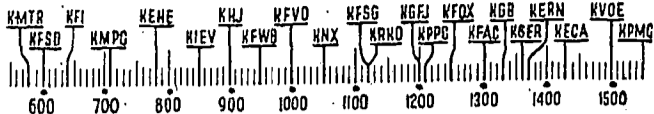

RADIO

YOUR RADIO Today

[The information contained in the following schedule of radio programs is furnished by the stations broadcasting the programs, and The Times should not be considered responsible for errors in announcements due to failure of stations to advise of daily changes.—Ed.]

CHURCH SERVICES