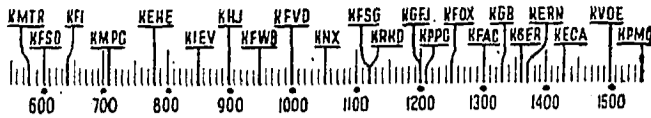

RADIO

YOUR RADIO Today

[The information contained in the following schedule of radio programs is furnished by the stations broadcasting the programs, and The Times should not be considered responsible for errors in announcements due to failure of stations to advise of daily changes.—Ed.]

CHURCH SERVICES

KMTR—Bob Shuler, 8:45 a.m.; St. Brendan Church, 12 m.; Floyd Johnson, 2:30 p.m.; Martin L. Thomas, 5 p.m.
KMP—Swedish Tabernacle, 8:30 a.m.; First M.E. Church, 11 a.m.; H.M.S. Richards, 6 p.m.
KEHE—Sun. School, 8 a.m.; Cowboy Church, 3 p.m.; Presby. Church, 8 p.m.
KHJ—Lutheran Laymen, 1:30 p.m.; Revival Hour, 6 p.m.
KFWB—Methodist Church, 10:15 a.m.; Church Federation, 4:30 p.m.
KFVW—Spanish, 6 a.m.; Rev. Salas, 8 a.m.; Church of Christ, 8:30 a.m.
KNX—Church, 8 a.m.; Salt Lake Tabernacle, 9:30 a.m.; Church, 10 a.m.
KFSG—Aimee McPherson, 10:30 a.m.; F. B. Johnson, 3 p.m.; Evangelistic Service, 7 p.m.; Hour of Gospel, 11 p.m.
KRKD—Rev. Squires, 7:15 a.m.
KPPC—Presbyterian Church, 9 a.m.; Dr. Woelner, 9:30 a.m.; Dr. Freeman, 11 a.m.; Organ, 7 p.m.; Dr. Arnold, 7:30 p.m.
KFOX—Visitor, 10:15 a.m.; St. Luke Church, 11 a.m.; Fireside Church, 4:30 p.m.; Christian Science, 8 p.m.
KGFJ—Temple Baptist Church, 5:30.
KFAC—Hollywood Country Church, 8 a.m.; Sun. School, 8:45 a.m.; Wilshire Christian Church, 6:15 p.m.; Dr. Talbot, 8 p.m.
KGER—Baptist Church, 7:45 a.m.; Bible Class, 9:45 a.m.; Rev. Fuller, 11:05 a.m.; Japanese Church, 8:30 p.m.
KECA—Church, 8 a.m.; Catholic Hour, 3 p.m.

Before 9 a.m.

KMTR—Calif. Theater, 5; Music, 8:15; Pascoe Rascals, 8:30; Bob Shuler, 8:45.
KFI—Guitar, 8; Irene Wicker, 8:15; Prosperity Class, 8:45.
KMP—Memories, 7; Music, 7:30; Christian Businessmen, 7; Music, 7:30; Church, 8:30.
KEHE—Music, 7; Sun. School, 8; Melodies, 8:30.
KHJ—Comics, 8; Jess Kirkpatrick, 8:30; Food For Thought, 8:45.
KFWB—Melody, 8; Carnival, 8:30.
KFVW—Spanish Church, 6; Rev. Salas, 8; Church of Christ, 8:30.
KNX—Classics, 7; News, 7:30; Church, 8; Major Boxes, 8:30.
KRKD—Music, 7; Rev. Squires, 7:15; News, 7:45; Records, 8.
KFOX—El Despertador, 5; Music, 7:30; Community Prog., 7:45; U. Andrew, 8; Music, 8:30.
KFAC—Times Comics, 7:30; Mirandy, 8:30; Sun. School, 8:45.
KGER—Music, 7:05; General Baptist, 7:45; Gospel, 8:30.
KECA—Church, 8; Neighbor Nell, 8:15; Southern Airs, 8:30.
KVOE—Organ, 8; Review Stand, 8:15; Orch., 8:30; Canaries, 8:45.

9 to 10 a.m.