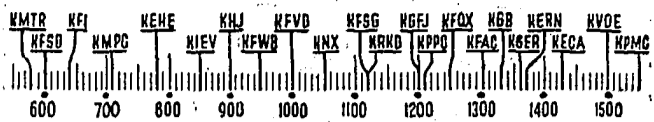

RADIO

YOUR RADIO Today

[The information contained in the following schedule of radio programs is furnished by the stations broadcasting the programs, and The Times should not be considered responsible for errors in announcements due to failure of stations to advise of daily changes.—Ed.]

CHURCH SERVICES

KMTR—Bob Shuler, 8:45 a.m.; Brendan Church, 12 m; F.I.O. Johnson, 2:30 p.m.; Martin L. Thomas, 5 p.m.
KMPC—Swedish Tabernacle, 8:30 a.m.; First M.E. Church, 11 a.m.; H.M. Richards, 6 p.m.
KEHE—Sun. School, 8 a.m.; Cowy Church, 5 p.m.; Presby. Church, 8 p.m.
KHJ—Lutheran Laymen, 1:30 p.m.; Revival Hour, 6 p.m.
KFWB—Methodist Church, 10:15 a.m.; Church Federation, 4:30 p.m.
KFVD—Spanish, 8 a.m.; Rev. Salas, 8 a.m.; Church of Christ, 8:30 a.m.; K.H.J. Church, 8 a.m.; Salt Lake Tabernacle, 9:30 a.m.; Church, 10 a.m.; K.F.S.G.—Almece McPherson, 10:30 a.m.; F. B. Johnson, 3 p.m.; Evangelistic Service, 7 p.m.; Hour of Gossip, 11 p.m.
KRRD—Rev. Squires, 7:15 a.m.; Presbyterian Church, 9 a.m.; Dr. Voelner, 9:30 a.m.; Dr. Fryman, 11 a.m.; Organ, 7 p.m.; L. Arnold, 7:30 p.m.
KFOX—Visitor, 10:15 a.m.; St. Luke Church, 11 a.m.; Fireside Church, 4:30 p.m.; Christian Science, 8 p.m.; K.H.J. Temple Baptist Church, 8:30 p.m.; K.F.A.C.—Hollywood Country Church, 8 a.m.; Sun. School, 8:45 a.m.; W. Shire Christian Church, 6:15 p.m.; Dr. Talbot, 8 p.m.
KGER—Baptist Church, 7:45 a.m.; Bible Class, 9:45 a.m.; Rev. Fuller, 11:05 a.m.; Japanese Church, 8 p.m.
KECA—Church, 8 a.m.; Catholic Hour, 3 p.m.

Before 9 a.m.

KMTR—Calif. Theater, 5; Music, 8:1; Rascals Rascals, 8:30; Bob Shuler, 8:45.
KFI—Guitar, 8; Irene Wlecker, 8:1; Slings, 8:30; Dr. Caselberry, 8:45.
KMPC—Memories, 7; Music, 7:30; Christian Businessmen, 8; Tabernacle, 8:3.
KEHE—Music, 7; Sun. School, 8; Hymns, 8:30.
KHJ—Comics, 8; Manhattans, 8:3; Good For Thought, 8:45.
KFWB—Melody, 8; Carnival, 8:30; K.F.V.D.—Spanish Church, 6; Rev. Salas, 8; Church of Christ, 8:30.
KNN—Classics, 7; Wax, 7:30; Church, 8; Major Bowes, 8:30.
KRRD—Rev. Squires, 7; News, 7:1; Records, 8.
KFOX—El Despertador, 5; Music, 7:3; Community Prog., 7:45; U. Andrew, 8; Music, 8:30.
KFAC—Times Comics, 7:30; Mirand, 8:30; Sun. School, 8:45.
KGER—Music, 7:05; General Baptists, 7:45; Gospel, 8:30.
KECA—Church, 8; Neighbor Nell, 8:1; Sherman Airs, 8:30.
KVOE—Organ, 8; Review Stand, 8:1; Orch., 8:30; Canaries, 8:45.

9 to 10 a.m.