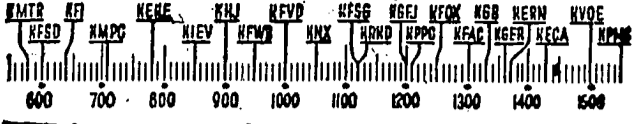

YOUR Radio TODAY

[The information contained in the following schedule of radio programs is furnished by the stations broadcasting the programs, and The Times should not be considered responsible for errors in announcements due to failure of stations to advise of daily changes.—Ed.]

Before 8 o.m.

KMTR—Call. Theater. 5.
KFI—Off Record. 7; News. 7:15; Music Newsy. 7:30.
KMPC—Morning Express. 7; Top of Day. 7:30.
KEHE—Musical Clock. 6.
KHJ—Rise & Shine. 6; News. 7:45.
KFWB—Stu. Wilson. 6.
KFVD—Spanish. 6; Jubilee. 7:15.
KNX—Sunrise Salute. 6:15; News. 7:30; Woman Community Serv. 7:45.
KRRD—Doug Douglas. 6; Rev. Johnston. 6:15; Doug Douglas. 6:45; News. 7:45.
KFOX—El Despertador. 5; News. 7:30; N.L.B. Prog. 7:45.
KFAC—Music. 6; Pastor Reynolds. 7; News. 7:45.
KGER—Farm. 6:05; Maurice Johnson. 6:30; Aubrey Lee. 6:45.
KECA—3 Rouncos. 7; Amanda Snow. 7:15; Child Grows Up. 7:30; Swing. 7:45.

8 to 9 o.m.

KMTR—Dedicated to You. 8:30.
KFI—No School Today. 8; News. 8:15; Remember? 8:45.
KMPC—Unity Word. 8; News. 8:15; Vocal. 8:30; Patriotic Alms. 8:45.
KEHE—News. 8; Early Edition. 8:15; Hymns. 8:30; Music. 8:45.
KHJ—Singers. 8; Asst. Sec'y of War. 8:30.
KFWB—Melody. 8; Berric Club. 8:45.
KFVD—Jubilee (cont.)
KNX—Cincinnati Music. 8. 1 hr.
KRRD—Music. 8; Employment. 8:25.
KFOX—Cowboys. 8; Mirandy. 8:30; Ads. 8:45.
KFAC—Church. 8; Mirandy. 8:30; Golden Rule. 8:45.
KGER—Potpourri. 8; Mizpah. 8:30; Music. 8:45.
KECA—Church. 8; Radio City. 8:50; Our Barn. 8:30.

9 to 10 o.m.

KMTR—Martin L. Thomas. 9; Tuff Tales. 9:15; Palmer Orch. 0:30.
KFI—Berlin Symphony. 9; Youth Call. 9:30; Cypay Tralls. 9:45.
KMPC—Beauty. 9; John MacSoud. 9:15; Echoes. 9:30; Music. 9:45.
KEHE—Tango. 9; Swingtime. 9:30.
KHJ—Wonderful World. 9; American Vocational. 9:15; Shirley Howard. 9:45.
KFWB—Day Dreams. 9; Bd. of Education. 9:30; News. 9:45.
KFVD—Talk. 9; News. 9:15; Music. 9:30; Brother Tomny. 9:45.
KNX—Fed. Housing. 9; Melody. 9:15; Light Orch. 9:30.
KRRD—Music. 9; Weather. 9:30; Paging Madam. 9:35.
KFOX—Rhythms. 9; A Time When. 9:15; Musical. 9:30; News. 9:45.
KFAC—Meditations. 9; Music. 9:15; Time. 9:30; Women in News. 9:45.
KGER—Old Paths. 9:15; Music. 9:45.
KECA—American Education. 9; Camp Parliament. 9:25; Nat. Farm Home. 9:30.

10 to 11 o.m.

KMTR—Irene Powell. 10; Stock Market. 10:15; Vocal. 10:30; 29 Palms. 10:45.
KFI—See Saw. 10; Campus Capers. 10:30; Opera. 10:55.
KMPC—Shop. 10; Brevities. 10:30.
KEHE—Shadows. 10; Church. 10:15; Rhythm. 10:30; Bird Club. 10:45.
KHJ—Matinee. 10; Starnaker. 10:30; Quartet. 10:45.
KFWB—Ben Sweetland. 10; Campus Capers. 10:15.
KFVD—Gospel. 10; Help Live. 10:30; Organ. 10:45.
KNX—Children Prog. 10; Woman Club. 10:15; Buffalo Presents. 10:30; Vocational. 10:45.
KRRD—Solitude. 10; Paddock Flashes. 10:45.
KFOX—Voice Huntington Pk. 10; Aug. Leg. Band. 10:30; Saddle Tramps. 10:45.
KFAC—Music. 10; Gothic Tower. 10:45.
KGER—News. 10; Hits. 10:15; Organ. 10:30.
KECA—Farm. 10; Klancy Orch. 10:30.