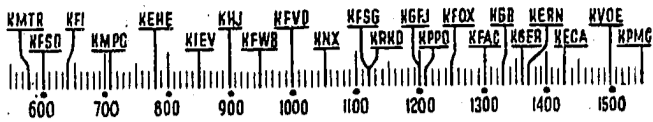

RADIO

YOUR RADIO Today

Exhibits to Open Here This Week

Public Library: Book Week exhibits, Nov. 14 to 19 . . . Frances Webb Galleries: Henry L. Richter oils, water colors, Nov. 15 to Dec. 15 . . . Stanley Rose Gallery: Paintings by Etienne Ret and Naomi L.B., Nov. 16 to 30 . . . Tonic Price Gallery: Boris Deutsch paintings, drawings, Nov. 14 to Dec. 12 . . . U.C.L.A., Art Dept.: Drawings, "Holiday Work," by Prof. George J. Cox, Nov. 16 to 30 . . . Raymond & Raymond Gallery: Old Master drawings in facsimile, now on . . . Woman's Club of South Pasadena: Seascapes by Leon Lundmark, to Nov. 30 . . . The Needhams Books, Santa Monica: Water colors by Denny Winters and Herman J. Cherry . . . Linder's Art Gallery, Long Beach: Landscapes by Dedrick B. Stuber, to Dec. 31 . . . Padua Hills Theater, Claremont: Paintings, drawings by James Patrick.

[The information contained in the following schedule of radio programs is furnished by the stations broadcasting the programs, and The Times should not be considered responsible for errors in announcements due to failure of stations to advise of daily changes.—Ed.]

CHURCH SERVICES

KMTR—Bob Shuler, 8:45 a.m.; St. Brendan Church, 12 p.m.; Floyd Johnson, 2:30; Martin L. Thomas, 5 p.m.
KFI—Church Quarter Hour, 9 a.m.; Swedish Tabernacle, 8:30 a.m.; M.E. Church, 11 a.m.; H.M.S. Richards, 6 p.m.
KEHE—Sun. School, 8 a.m.; Healing Service, 12 p.m.; Cowboy Church, 5 p.m.; Presby. Church, 8 p.m.
KHJ—Lutheran Laymen, 1:30 p.m.; Revival Hour, 6 p.m.
KFWB—Air Sunday School, 9 a.m.; Methodist Church, 10:15 a.m.; Church Federation, 4:30 p.m.
KFVD—Spanish, 6 a.m.; Rev. Salas, 8 a.m.; Church of Christ, 8:30 a.m.
KNN—Church, 8 a.m.; Salt Lake Tabernacle, 9:30 a.m.; Church, 10 a.m.; Church, 4:30.
KIEV—Aimee McPherson, 10:30 a.m.; F. B. Johnson, 3 p.m.; Evangelistic Service, 7 p.m.; Hour of Gospel, 11 p.m.
KRRD—Rev. Squires, 7.
KPFC—Presbyterian Church, 9; Dr. Woellner, 8:30; Dr. Merrill, 11 a.m.; Orlan, M.E. Church, 7:30.
KFOX—Visitor, 10:15 a.m.; St. Luke Church, 11 a.m.; Fireside Church, 4:30 p.m.; Christian Science, 8 p.m.
KFAC—Hollywood Country Church, 8 a.m.; Sun. School, 8:45 a.m.; Church, 3 p.m.; Wilshire Christian Church, 6:45 p.m.; Dr. Falhor, 8 p.m.
KGER—Baptist Church, 7:45 a.m.; Bible Class, 9:45 a.m.; Rev. Fuller, 11:05 a.m.; Japanese Church, 8:30 p.m.
KECA—Church, 8 a.m.; Catholic Hour, 3 p.m.

Before 9 a.m.