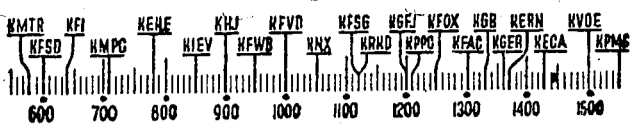

YOUR Radio TODAY

[The information contained in the following schedule of radio programs is furnished by the stations broadcasting the programs, and The Times should not be considered responsible for errors in announcements due to failure of stations to advise of daily changes. E.2.]

Before 8 a.m.

KMTR—California Theater, 5.
KFI—Political, 7; News, 7:15; Haywire Mac, 7:30; Liars Club, 7:45.
KFI—Morning Express, 7; Top of Day, 7:30.
KEHE—Musical Clock, 6.
KHJ—Rise & Shine, 6; News, 7:45.
KFWB—Stu Wilson, 6 to 8.
KFVD—Spanish, 6; Jubilee, 7:15.
KXN—Sunrise Salute, 6; News, 7:30; Melodies, 7:45; Gazette, 7:55.
KRRD—Doug Douglas, 6; News, 6:30; Doug Douglas, 6:45; News, 7:45.
KGP—Sports, 6:45; News, 7:45.
KFOX—El Despertador, 5; News, 7:30; Health Talk, 7:40; About Time, 7:45.
KFAC—Music, 6; News, 7:45.
KGER—Farm, 6:05; Bugle Boy, 6:30; Aubrey Lee, 7:15.
KECA—Story of Mo., 7; Josh Higgins, 7:15; Financial, 7:30; News, 7:45.

8 to 9 a.m.

KMTR—Political, 8:30; Music, 8:45.
KFI—Musical Clock, 8; Ensemble, 8:15; News, 8:30; Originalities, 8:50.
KMPG—Unlabeled, 8; News, 8:15; Vocal, 8:30; Dr. Reynolds, 8:45.
KEHE—News, 8; Hymns, 8:15; Hymns, 8:30; Music, 8:45.
KHJ—Political, 8; Georgia Crackers, 8:15; Haven of Rest, 8:30.
KFWB—Music, 8; Carnival, 8:45.
KFVD—Dr. Reynolds, 8:45.
KXN—My Turn Now, 8; Rhythm, 8:15; Brown, Berman, 8:30; Sally of Star, 8:45.
KRRD—Music, 8; Employment, 8:25; Records, 8:30; Bkfst. Club, 8:45.
KGEF—News, 8.
KFOX—Rangers, 8; Health, 8:30; Ads, 8:45.
KFAC—Church, 8; Mirandy, 8:30; Milled Lager, 8:45.
KGER—Milphix, 8:15; Music, 8:45.
KECA—Church, 8; Elizabeth Earl, 8:15; Paul Page, 8:30; Gazette, 8:45.

9 to 10 a.m.

KMTR—Martin Luther Thomas, 9; Turf Tales, 9:15; Jim Dodd, 9:30.
KFI—Dr. H. H. H. Wife, 9; O'Neills, 9:15; Bridge Club, 9:30.
KMPG—Melodies, 9; Music, 9:15; Music, 9:30.
KEHE—Cont'l Melodies, 9; Dr. Reynolds, 9:15; C. E. Clinton, 9:30; Swingtime, 9:45.
KHJ—Gloom Chasers, 9; Norma Young, 9:30; Strings, 9:45.
KFWB—Music, 9; Dr. Reynolds, 9:15; Kitty Keene, 9:30; News, 9:45.
KFVD—Jubilee, 9; News, 9:15; Dr. Richardson, 9:30; Music, 9:45.
KXN—Tempos, 9; Nancy James, 9:15; Helen Trent, 9:30; Gal Sunday, 9:45.
KRRD—Bkfst. Club, 9; Weather Bureau, 9:30; Dr. Wiseman, 9:15; Records, 9:45.
KFOX—Melodies, 9; Talk, 9:15; Odds and Ends, 9:30; News, 9:45.
KECA—Meditations, 9; Dr. McCoy, 9:15; Marion Manners, 9:30; Women in News, 9:45.
KGER—Old Paths, 9:15; Melody, 9:45.
KECA—News, 9; Bailey Axton, 9:15; Farm, Home, 9:30.

10 to 11 a.m.