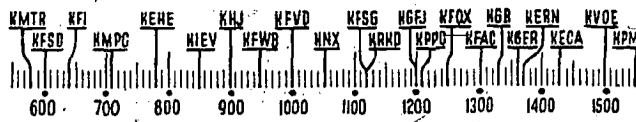

YOUR RADIO Today

[The information contained in the following schedule of radio programs is furnished by the stations broadcasting the programs, and The Times should not be considered responsible for errors in announcements due to failure of stations to advise of daily changes.—Ed.]

Before 8 a.m.

KMTR—Callif. Theater. 5—3½ hours.
KFI—Off Record. 7: News. 7:15; Melody Cruise. 7:30; Liars Club. 7:45.
KMPC—Morning Express. 7: Top of Day. 7:30.
KEHE—Musical Clock. 6 to 8.
KHJ—Rise & Shine. 6; News. 7:45.
KFWB—Stn. Wilson. 6 to 8.
KFVD—Sunsh. 6; Jubilee. 7:15.
KNX—Sunrise Salute. 6; News. 7:30; Melodies. 7:45; Gazette. 7:55.
KRKD—Doug Douglas. 6; News. 6:30; Doug Douglas. 6:45; News. 7:45.
KGFJ—Concert. 6; News. 7; Sports. 7:30.
KFOX—El Despertador. 5; News. 7:30; Musical. 7:40; About Time. 7:45.
KFAC—Music. 6; News. 7:45.
KGER—Farm. 6:05; Bugle Boys. 6:30; News. 7; Aubrey Lec. 7:15.
KECA—Originalities. 7; Sweetheart. 7:15; News. 7:45.

8 to 9 a.m.

KMTR—Requests. 8:30.
KFI—Music Clock. 8; Guitar. 8:15; News. 8:30; Morn Sisters. 8:45.
KMPC—Unity Word. 8; Vocal Reveries. 8:30; Dr. Reynolds. 8:45.
KEHE—News. 8; Early Edition. 8:15; Hymns. 8:30; Music Mirrors. 8:45.
KHJ—Financial. 8; Georgia Cracker. 8:15; Haven of Rest. 8:30.
KFWB—Melody. 8; News. 8:30; Carnival. 8:45.
KFVD—Jubilee (cont.) Dr. Reynolds. 8:45.
KNX—Rhythm. 8; Diek Powell. 8:15; Brown. Berman. 8:30; Sally of Star. 8:45.
KRKD—Records. 8; Employment. 8:30; KGFJ—News. 8; Music. 8:15.
KFOX—Rev. Thomas. 8; Songs. 8:15; Health. 8:30; Ads. 8:45.
KFAC—Church. 8; Mirandy. 8:30; Mired Lager. 8:45.
KGER—News. 8; Rufus. 8:05; Mizpah. 8:15; Problem Hour. 8:45.
KECA—Church. 8; Ensemble. 8:15; Story of Mo. 8:30; Gazette. 8:45.

9 to 10 a.m.

KMTR—Martin L. Thomas. 9; Turf Tales. 9:15; Jim Dodd. 9:30.
KFI—Dan Harding Wife. 9; O'Neills. 9:15; Smile Parade. 9:30.
KMPC—Ning o'Clock. Melodies. 9; Talk. 9:15; News. 9:30; Music. 9:45.
KEHE—Cont'l Melodies. 9; Dr. Reynolds. 9:15; Clifford Clinton. 9:30; Swing. 9:45.
KHJ—Carolyn Price. 9; Music Moods. 9:15; Norma Young. 9:30; Ballouer. 9:45.
KFWB—Dr. Reynolds. 9:15; Kitty Keene. 9:30; Merry Tunes. 9:45.
KFVD—Jubilee. 9; News. 9:15; Dr. Richardson. 9:30; Carter Wright. 9:45.
KNX—Mary M. McBride. 9; Nancy James. 9:15; Helen Trent. 9:30; Gal Sunday. 9:45.
KRKD—Records. 9; Dr. Wiseman. 9:15; U.S. Weather. 9:30; Records. 9:40.
KGFJ—News. 9; Marimba. 9:15; King's Orch. 9:30; Waltzes. 9:45.
KFOX—Rhythms. 9; Talk. 9:15; Music. 9:30; News. 9:45.
KFAC—Meditations. 9; Dr. McCoy. 9:15; Quarter Time. 9:30; Women in News. 9:45.
KGER—News. 9; Old Paths. 9:15; Music. 9:45.
KECA—News. 9; A. Edkins. 9:15; Farm. Home. 9:30.

10 to 11 a.m.