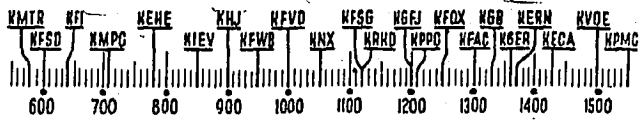

RADIO

YOUR RADIO Today

[The information contained in the following schedule of radio programs is furnished by the stations broadcasting the programs, and The Times should not be considered responsible for errors in announcements due to failure of stations to advise of daily changes.—Ed.]

CHURCH SERVICES

KMTR—Bob Shuler, 8:45 a.m.; St. Brendan Church, 12 p.m.; Floy Johnson, 2:30.

KFI—Church Quarter Hour, 9 a.m.

KMPC—Swedish Tabernacle, 8:30 a.m.; First M.E. Church, 11 a.m.; H.M.S. Richards, 6 p.m.

KEHE—Sun. School, 8:30 a.m.; Healing Service, 12 p.m.; Cowboy Church, 5 p.m.; Presby. Church, 8 p.m.

KHJ—Revival Hour, 6 p.m.

KFWB—Air Sunday School, 9 a.m.; Methodist Church, 10:15 a.m.; Church Federation, 4:30 p.m.

KFVD—Spanish, 6 a.m.; Rev. Salas, 8 a.m.; Church of Christ, 8:30 a.m.

KNX—Church, 8 a.m.; Salt Lake Tabernacle, 9:30 a.m.; Church, 10 a.m.; Church, 4:30.

KFSG—Almea McPherson, 10:30 a.m.; P. B. Johnson, 3 p.m.; Evangelistic Service, 7 p.m.; Hour of Gospel, 11 p.m.

KRRD—Rev. Squires, 7.

KFOV—Visitor, 10:15 a.m.; St. Luke Church, 11 a.m.; Preside Church, 4:30 p.m.; Christian Science, 8 p.m.

KFAC—Hollywood Country Church, 8 a.m.; Sun. School, 8:45 a.m.; Christian Church, 11 a.m.; Wilshire, Christian Church, 8:15 p.m.; Dr. Talbot, 7:30; Open Door Church, 8 p.m.

KGER—Bible Class, 8:45 a.m.; Rev. Fuller, 11:05 a.m.; Japanese Church, 8:30 p.m.

KECA—Church, 8 a.m.; Catholic Hour, 3 p.m.

KFI—Presbyterian Church, 9; Dr. Woellner, 9:30; Dr. Freeman, 11; Episcopal Church, 7; Dr. Yu Shan Hieu, 7:30.

Before 9 a.m.

KMTR—Calif. Theater, 5; Music, 8:15; Rascoe Rascals, 8:30; Bob Shuler, 8:45.

KFI—News, 8; Pine Tavern, 8:05; Health, 8:30; Singer, 8:45.

KMPC—Memories, 7; Music, 7:30; Christian Businessmen, 8; Tabernacle, 8:30.

KEHE—Music, 7; Classics, 8; Hymns, 8:15; Sunday School, 8:30.

KHJ—Comics, 8; Freudenberg, 8:30; Food For Thought, 8:45.

KFWB—Carnival, 8; Mother, Dad, 8:30.

KFVD—Spanish Church, 8; Rev. Salas, 8; Church of Christ, 8:30.

KNX—Classics, 7; Wax, 7:30; Church, 8; Major Bowes, 8:30.

KRRD—Rev. Squires, 7; News, 7:45; Records, 8.

KFOV—El Despertador, 5; Music, 7:30; U. Andrew, 8; Music, 8:30.

KFAC—Times Comics, 7:30; Mfrandy, 8:30; Sun. School, 8:45.

KGER—Music, 7:05; Maurice Johnson, 7:30; Baptist Church, 8; Family Circle, 8:30.

KECA—Church, 8; Neighbor Nell, 8:15; Phil Brito, 8:30; Wm. Holden, 8:45.

9 to 10 a.m.

KMTR—Calif. Theater, 9.

KFI—Dr. Castleberry, 9; "Happened So Quick", 9:15; Round Table, 9:30.

KMPC—Dr. Vaus, 9; Dr. Jeffers, 9:30.

KEHE—P. Gardner, 9; Tunes, 9:30.

KHJ—Voice of Prophecy, 9; Lamp-lighter, 9:30; Touchdown Topics, 9:45.

KFWB—Music, 9; News, 9:30; Dr. Cook, 9:45.

KFVD—Music, 9.

KNX—Major Bowes, 9; Salt Lake Tabernacle, 9:30.

KRRD—Music, 9 to 10:30 a.m.

KFOV—Time When, 9; Margit Hegedus, 9:15; Fortunes, 9:30; Trio, 9:45.

KFAC—Fiddling Parson, 9; Dr. McCoy, 9:15; 5-Quarter Time, 9:30; Mrs. Ballard, 9:45.

KGER—Peace Gospel, 9:05; Music, 9:30; Bible Class, 9:45.

10 to 11 a.m.