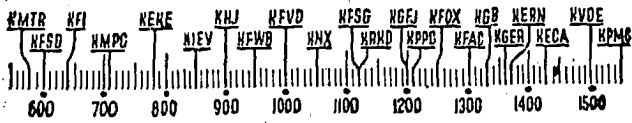

YOUR Radio TODAY

The information contained in the following schedule of radio programs is furnished by the stations broadcasting the programs, and The Times should not be considered responsible for errors in announcements due to failure of stations to advise of daily changes.—Ed.]

Before 8 a.m.

KMTR—Calif. Theater, 5—3 1/2 hours
KFI—Going Places, 7; Camera Speaks, 7:30; News, 7:15; Pin Money Club, 7:30
KMPC—Morning Express, 7; Top of Day, 7:30
KEHE—Musical Clock, 6 to 8
KHJ—Rise & Shine, 6; News, 7:45
KFWB—Stu. Wilson, 6 to 8
KFVD—Spanish, 6; Jubilee, 7:15
KNY—Sunrise Salute, 6; News, 7:30; Melodies, 7:45; Gazette, 7:55
KRRD—Doug Douglas, 6; News, 6:30; Doug Douglas, 6:45; News, 7:45
KGFJ—Spanish, 6; News, 7; Clock Watcher, 7 to 8
KFOJ—El Desperador, 5; News, 7:30; Musical, 7:40; Jazz Time, 7:45
KFAC—Music, 6; Tap School, 7:30; News, 7:45
KGER—Farm, 6:05; Bugle Boys, 6:30; News, 7; Aubrey Lee, 7:15
KECA—Originals, 7; Sweethearts, 7:15; News, 7:45

8 to 9 a.m.

KMTR—Requests, 8:30
KFI—Vaughn De Leath, 8; O'Neills, 8:15; News, 8:30; B. Axton, 8:45
KNEV—Early World, 8; Vocal Reveries, 8:30; Dr. Reynolds, 8:45
KEHE—News, 8; Early Edition, 8:15; Hymns, 8:30; Aloha, Calif., 8:45
KHJ—Balladeer, 8; Elaine Spencer, 8:15; Haven of Rest, 8:30
KFWB—Carnival, 8; News, 8:30; Musical, 8:45
KFVD—Jubilee (cont.) Dr. Reynolds, 8:30
KNY—Novelists, 8; Irene Beasley, 8:15; Helen Trent, 8:30; Our Gal, 8:45
KRRD—Records, 8—1 hour
KGFJ—News, 8; Katie, 8:15
KFOJ—Rev. Thomas, 8; Songs, 8:15; Health, 8:30; Ads, 8:45
KFAC—Church, 8; Brandy, 8:30; Mixed Lager, 8:45
KGER—News, 8; Rufus, 8:05; Mizpah, 8:15; Music, 8:45
KFWD—Church, 8; Alden Edkins, 8:15; Farm & Home—1 hour, 8:30

9 to 10 a.m.

KMTR—Martin L. Thomas, 9; Turf Tales, 9:15; Harmony, 9:30
KFI—Arthur Hutton, 9; Bridge Club, 9:15; Dr. Kate, 9:45
KMPC—Nine o'Clock Melodies, 9; Talk, 9:15; News, 9:30; Music, 9:45
KEHE—Cont'l Melodies, 9; Dr. Reynolds, 9:15; Clifford Clinton, 9:30; Early Edition, 9:45
KHJ—Carolyn Price, 9; Happy Gang, 9:15; Norma Young, 9:30; Buckeye, 9:45
KFWB—Dr. Reynolds, 9:15; Kitty Keene, 9:30; Merry Tunes, 9:45
KFVD—Jubilee, 9; News, 9:15; Dr. Richardson, 9:30; Carter Wright, 9:45
KNY—The Goldbergs, 9; Vic & Sade, 9:15; Ben Crawford, 9:30; Yours Sincerely, 9:45
KRRD—Records, 9; Dr. Richardson, 9:15; U. S. Weather, 9:30; Paging Madame, 9:35; Records, 9:40; Solitude, 9:45
KGFJ—News, 9; Marimba, 9:15; King's 9:30; Waltzes, 9:45
KFOJ—Rhythms, 9; Talk, 9:15; Music, 9:30; News, 9:45
KFAC—Meditations, 9; Dr. McCoy, 9:15; 3-Quarter Time, 9:30; Women in News, 9:45
KGER—News, 9; Gospel Assembly, 9:15; Sunday, 9:45
KFWD—Farm & Home, 9; News, 9:30; Judy, Lanny, 9:45

10 to 11 a.m.