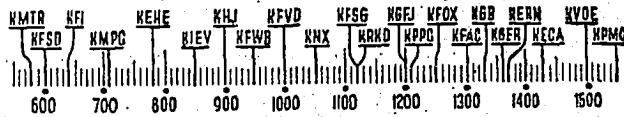

RADIO

YOUR RADIO Today

[The information contained in the following schedule of radio programs is furnished by the stations broadcasting the programs, and The Times should not be considered responsible for errors in announcements due to failure of stations to advise of daily changes.—Ed.]

CHURCH SERVICES

KMTR—Bob Shuler, 8:45 a.m.; St. Brendan Church, 12 p.m.; Dr. Michelson, 3 p.m.
KFI—Church Quarter Hour, 9 a.m.
KMPC—Swedish Tabernacle, 8:30 a.m.; First M.E. Church, 11 a.m.; H.M.S. Richards, 6 p.m.
KEHE—Sun. School, 8:30 a.m.; Healing Service, 12 p.m.; Cowboy Church, 5 p.m.; Presby. Church, 8 p.m.
KHJ—Revival Hour, 7:30 p.m.
KFWB—Air Sunday-School, 9 a.m.; Methodist Church, 10:15 a.m.; Church Federation, 4:30 p.m.
KFVD—Spanish, 6 a.m.; Rev. Salas, 8 a.m.; Church of Christ, 8:30 a.m.
KNX—Church of Air, 1 p.m. & 3:30 p.m.; Salt Lake Tabernacle, 6:30 a.m.
KFSG—Almce McPherson, 10:30 a.m.; F. B. Johnson, 3 p.m.; Evangelistic Service, 7 p.m.; Hour of Gospel, 11 p.m.

FI—L. A. Police Band, 2; Gallichio Orch., 2:30; It's a Fact, 2:45.
MPC—Music, 2.
EHE—Sun. Swing, 2, 1 hr.
HJ—Ayers Orch., 2; Love Stories, 2:30.
FVWB—Park Concert, 2, 1 hr.
FVD—Children Theater, 2; Music, 2:45.
NY—Strange As It Seems, 2; Phil Cook's Almanac, 2:15; Laugh Liners, 2:30.
RKD—Music, 2; Three Duces, 2:30; Music, 2:45.
FOX—Request Program, 2.
FAC—Basinall (cont.)
GRK—S. Kohl, 2:15; Band, 2:30.
ECA—Catholic Hour, 2; Canadian Band, 2:30; Other America, 2:45.

KMTR—Donna Novis, 8; Jess Lane Theater, 9:30.
KHJ—Air Newspaper, 9; Geo. Fischer, 9:15; Old Letters, 9:30.
FWVB—Curtain Calls, 9; News, 8:45.
KNX—Sketch Book, 8; Mozart Orch., 9:30.
IFSG—First Nighters, 9:30.
KFOX—Curtain Calls, 9; Alvin Wilder, 9:45.
KGER—Mirandy, 9; Records, 9:30.
KGER—Organ, 9:05; Quartet, 9:30.
KECA—Martin Music, 9; Breeze Orch., 9:30.

10 to 11 p.m.

KMTR—American Almanac, 10; Music, 10:30.
KFI—News, Dreamland, 10:15.
KMPC—Harmony, 3, 10; Dreamer, 10:30; Music, 10:45.
KHEH—Ament Orch., 10; Rhythm, 10:30.
KHJ—Jimmie Dorsey Orch., 10; Playboys, 10:15; Meroff Orch., 10:30.
FWVB—Symphony, 10, 1 hr.
KNX—News, 10; Thanks for the Memory, 10:15; Young Orch., 10:45.
IFSG—Organ, 10.
KFOX—Music, 10; Swing, 10:15; Music, 10:45.
KFAC—Music, 10.
KGER—News, 10; Music, 10:15; Moore Orch., 10:30.
KECA—Phil-Harmonia, 10.

11 to 12 Midnight

KMTR—Songs, 11:15.
KFI—Drasko Orch., 11; Hornik Orch., 11:30; Music, 12.
KMPC—Dance, 11; Records, 12.
KHEH—Rhythm, 11; In the Gloaming, 11:30.
KHJ—Orch., 11; Playboys, 11:30; Freudberg Orch., 11:45.
KFWB—Master Moments, 11; At Tavern, 11:30; News, 11:45.
KNX—King Orch., 11:15; Prelude, 11:45; Mozart Orch., 12; Grant Orch., 12:30.
KFVD—Orch., 11; Durant Orch., 11:15; Mozart Orch., 11:30; Grant, Ross, 12; Grant Orch., 12:30.
KFSG—Hour of Gospel, 11.
KERD—Midnite Express to 6 a.m.
KFOX—Cave Orch., 11.
KFAC—Records to 6 a.m. With Mel Le Mon.

Before 9 a.m.