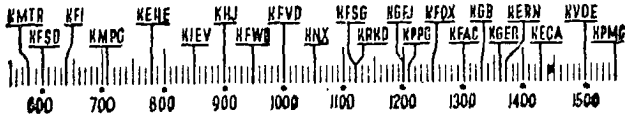

YOUR Radio TODAY

[The information contained in the following schedule of radio programs is furnished by the stations broadcasting the programs, and The Times should not be considered responsible for errors in announcements due to failure of stations to advise of daily changes.—Ed.]

Before 8 a.m.

KMTR—California Theater, 5.
KFI—Going Places, 7; News, 7:15; Sales Meeting, 7:30.
KMPC—Morning Express, 7; Top of Day, 7:30.
KEHE—Musical Clock, 6.
KHJ—Rise & Shine, 6; News, 7:45.
KFWB—Stu Wilson, 6 to 8.
KFVD—Spanish, 6; Jubilee, 7:15.
KNX—Sunrise Salute, 6; News, 7:30; Melodies, 7:45.
KRKD—Doug Douglas, 6; News, 6:30; Doug Douglas, 6:45; News, 7:45.
KFOX—El Desperador, 5; News, 7:30; Health Talk, 7:40; About Time, 7:45.
KFAC—Music, 6; News, 7:45.
KGER—Farm, 6:05; Bugle Boy, 6:30; Aubrey Lee, 7:15.
KECA—Originalities, 7; Sweethearts, 7:15; Financial, 7:30; Church, 7:45.

8 to 9 a.m.

KMTR—Get Happy, 8:30.
KFI—Political, 8; The O'Nells, 8:15; News, 8:30; Housing, 8:45; Guitar, 8:50.
KMPC—Unity Word, 8; News, 8:15; Reveries, 8:30; Dr. Reynolds, 8:45.
KEHE—News, 8; Hymns, 8:15; Music, 8:30.
KHJ—Gloomchasers, 8; Haven of Rest, 8:30.
KFWB—Texas Rangers, 8; News, 8:30; Music, 8:45.
KFVD—Dr. Reynolds, 8:45.
KNX—Tempus, 8; Irene Beasley, 8:15; Helen Trent, 8:30; Our Gal, 8:45.
KRKD—Music, 8; Employment, 8:25; Records, 8:30; Bkfst. Club, 8:45.
KGER—News, 8.
KFOX—Rangers, 8; Health, 8:30; Ads, 8:45.
KHJ—Church, 8; Brandy, 8:30; Mildred Lager, 8:45.
KGER—Mizpah, 8:15; Music, 8:45.
KECA—Aussa, Arab, 8; B. Axton, 8:15; Farm and Home, 8:30—1 hour.

9 to 10 a.m.

KMTR—Martin Luther Thomas, 9; Music, 9:30.
KFI—Mystery Chef, 9; Bridge Club, 9:15; Dr. Kate, 9:45.
KMPC—Hollywood Bowl Bkfst., 9; Music, 9:15; Music, 9:30.
KEHE—Cont'l Melodies, 9; Dr. Reynolds, 9:15; C. E. Clinton, 9:30; Swingtime, 9:45.
KHJ—Hometown, 9; Between Bookends, 9:15; Norma Young, 9:30; Joyce Trio, 9:45.
KFWB—Music, 9; Dr. Reynolds, 9:15; Kitty Keene, 9:30; Musical, 9:45.
KFVD—Jubilee, 9; News, 9:15; Dr. Richardson, 9:30; Music, 9:45.
KNX—The Goldbergs, 9; Vic and Sade, 9:15; Harvey Harding, 9:30; Mary Taylor, 9:45.
KRKD—Bkfst. Club, 9; Weather Bureau, 9:30; Peking Madame, 9:35; Records, 9:45.
KFOX—Melodies, 9; Talk, 9:15; Odds and Ends, 9:30; News, 9:45.
KFAC—Meditations, 9; Dr. McCoy, 9:15; Marlon Manners, 9:30; Originalities, 9:45.
KGER—Gospel, 9:15; Resume, 9:45.
KECA—News, 9:30; Quartet, 9:45.

10 to 11 a.m.