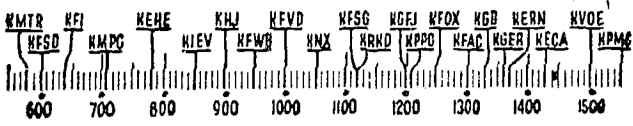

YOUR Radio TODAY

[The information contained in the following schedule of radio programs is furnished by the stations broadcasting the programs, and The Times should not be considered responsible for errors in announcements due to failure of stations to advise of daily changes.—Ed.]

Before 8 a.m.

KMTR—Call. Theater, 5.
KFI—Off Record, 7; News, 7:15; Gohg Places, 7:30; Accordion, 7:45.
KMPC—Morning Express, 7.
KEHE—Musical Clock, 6.
KHJ—Rise & Shine, 6; News, 7:45.
KFWB—Stu. Wilson, 6:30 to 8.
KFVD—Spanish, 6; Jubilee, 7:15.
KNN—Sunrise Salute, 6; News, 7:30; Morning Melodies, 7:45.
KRKK—Doug Douglas, 6; News, 6:30; Doug Douglas, 6:45; News, 7:45.
KGEJ—Spanish Hour, 6; Clock Water cr., 7.
KFOX—El Despertador, 5; News, 7:30; Musical, 7:40; Just About Time, 7:45.
KFAC—Talking Timepiece, 6; Records, 7:45.
KGER—Farm, 6:05; Melodies, 6:30; Aubrey Lee, 7:15.
KECA—Originalities, 7; Financial, 7:30; Church, 7:45.

8 to 9 a.m.

KMTR—Get Happy, 8:30.
KFI—Vaughn De Leath, 8; O'Neill, 8:15; News, 9:30; Rosie Guitar, 8:45.
KMPC—Unity Word, 8; News, 8:15; D. Reynolds, 8:45.
KEHE—News, 8; Hytins, 8:15; Music, 8:30.
KHJ—Gloomchasers, 8; Haven of Res., 8:30.
KFWB—Texas Rangers, 8; News, 8:30; Half and Half, 8:45.
KFVD—Jubilee (cont.)
KNN—Music, 8; Irene Beasley, 8:15; Helen Trent, 8:30; Our Gal Sunday, 8:45.
KRKK—Music, 8; Employment Service, 8:25; Merced Detective, 8:45—1/2 hour.
KGEJ—News, 8; Quan's Orch., 8:15; Songfest, 8:30; Dr. Richard, 8:45.
KFOX—Ask Uncle Don, 8; Health, 8:30; Ads, 8:45.
KFAC—Church, 8; Mirandy, 8:30; Mired Lager, 8:45.
KGER—Mizpah, 8:15; Music, 8:45.
KECA—Campus Kids, 8; Lucerne Music, 8:05; Geo. Griffin, 8:25; Farm & Home, 8:30.

9 to 10 a.m.

KMTR—Martin L. Thomas, 9; Music, 9:30.
KFI—Mystery Chef, 9; Bridge Club, 9:15; Dr. Kate, 9:45.
KNN—Morning Melodies, 9; Top Tunes, 9:15; News, 9:30; Morning Echoes, 9:45.
KEHE—Continental Melodies, 9; Dr. Reynolds, 9:15; Clifford Clinton, 9:30; Swing Time, 9:45.
KHJ—Hometown, 9; Denver Darling, 9:15; Norma Young, 9:30; Joyce Trio, 9:45.
KFWB—Dr. Reynolds, 9:15; Kiti Keene, 9:30; Music, 9:45.
KFVD—Dr. Reynolds, 9; News, 9:15; Dr. Richardson, 9:30; Carter Wright, 9:45.
KNN—The Goldbergs, 9; Vic & Sade Organ, 9:30; Mary L. Taylor, 9:45.
KRKK—Merced Detective, 9; Dr. Richardson, 9:15; U. S. Weather, 9:30; Paging Madame, 9:45.
KGEJ—News, 9; Swing, 9:15; Young's Orch., 9:30; Waltz, 9:45.
KFOX—Rhythms, 9; Health Talk, 9:15; O'Connell, 9:30; News, 9:45.
KFAC—Meditations, 9; Dr. McCoy, 9:15; Organallies, 9:30—1/2 hour.
KGER—Gospel, 9:15; Summary, 9:45.
KECA—Farm & Home, 9; News, 9:30; Glen Darwin, 9:45.

10 to 11 a.m.